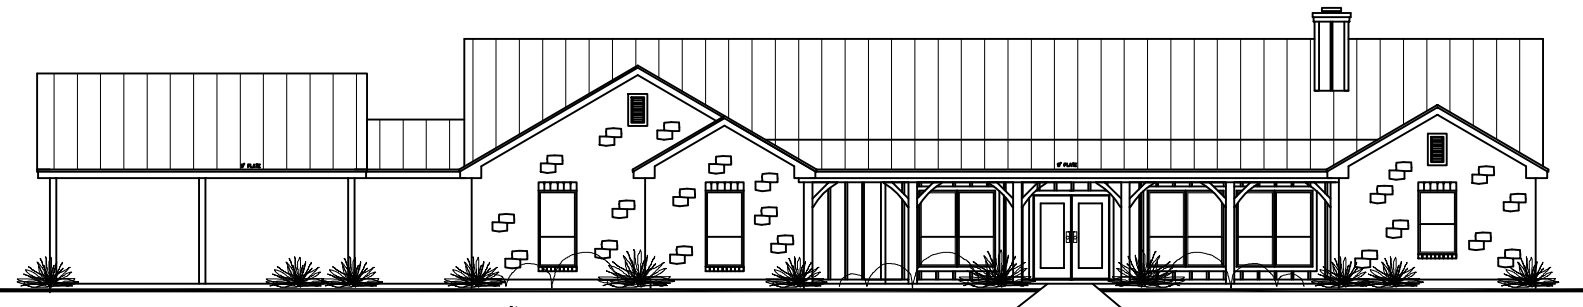

Brian Smith
DESIGNERS
(210)658-9726
REF. #4431