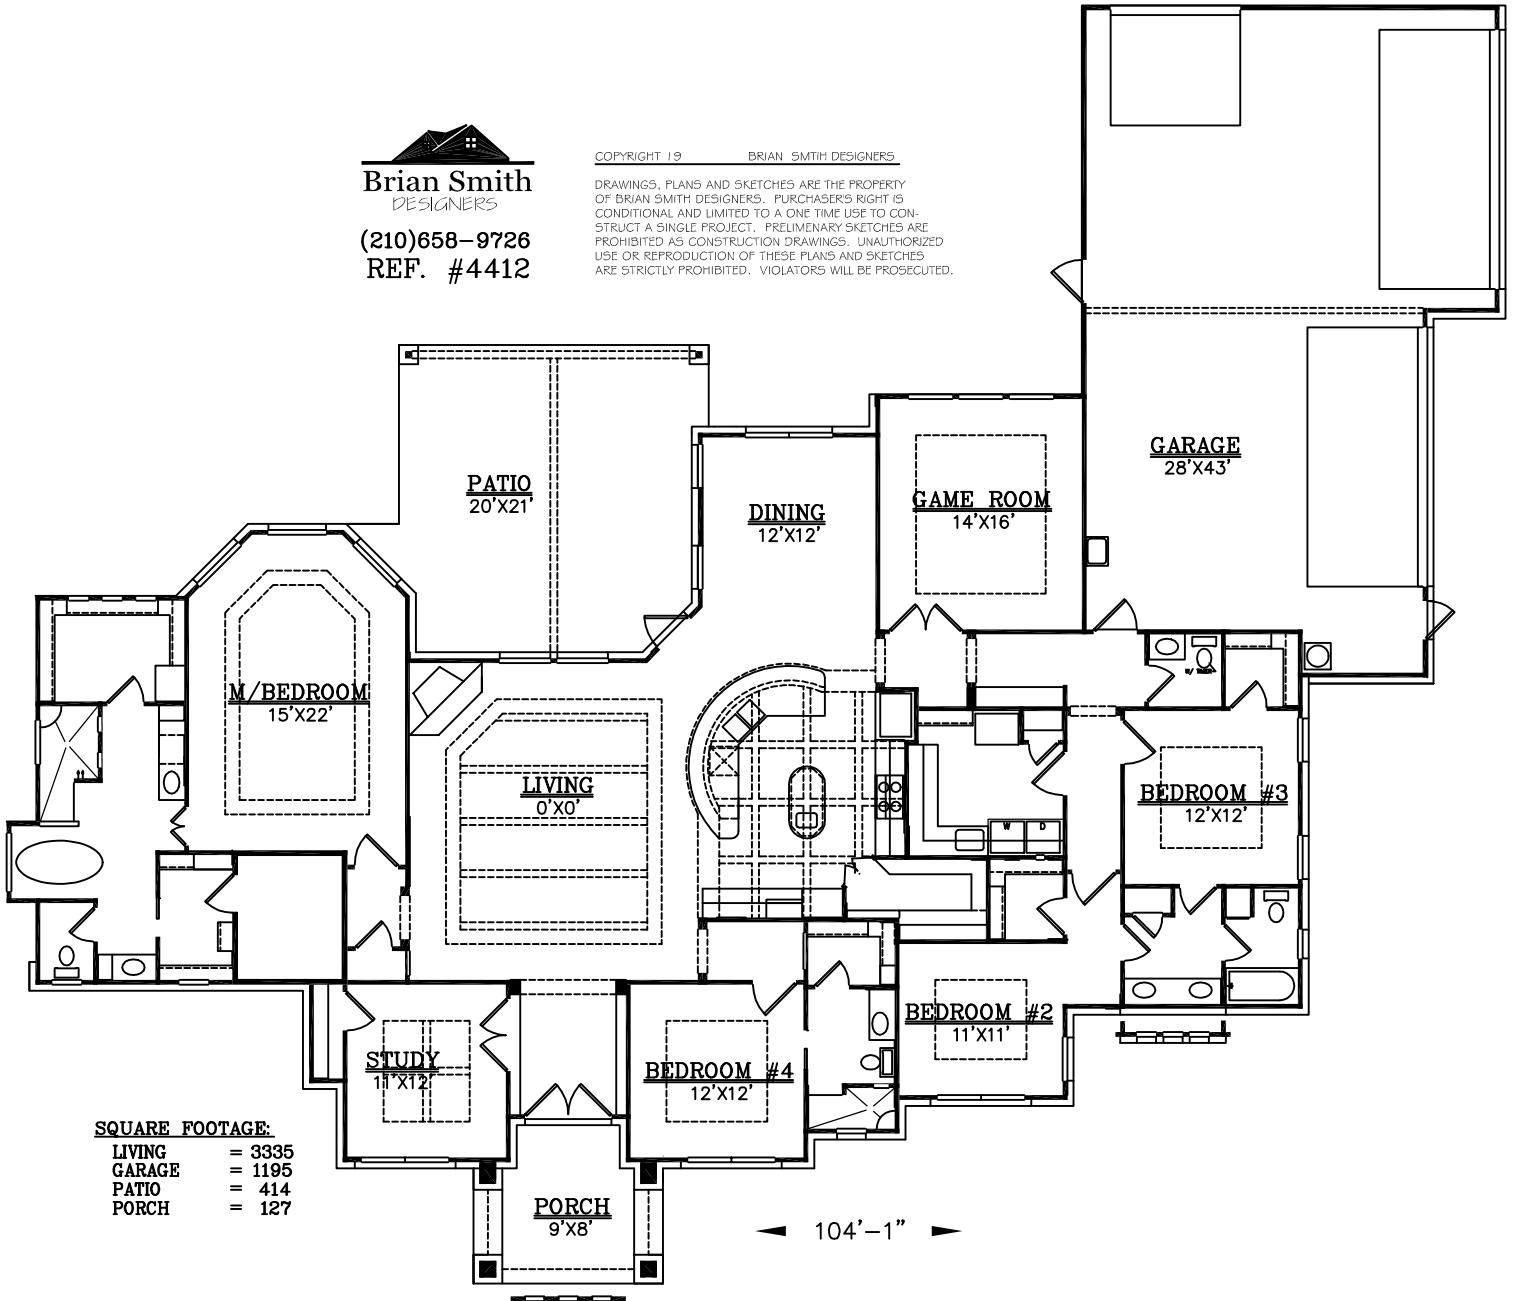

(210)658-9726
REF. #4412

COPYRIGHT 19 _____ BRIAN SMITH DESIGNERS

88'-9"

SQUARE FOOTAGE:

LIVING	= 3335
GARAGE	= 1195
PATIO	= 414
PORCH	= 127

104'-1"