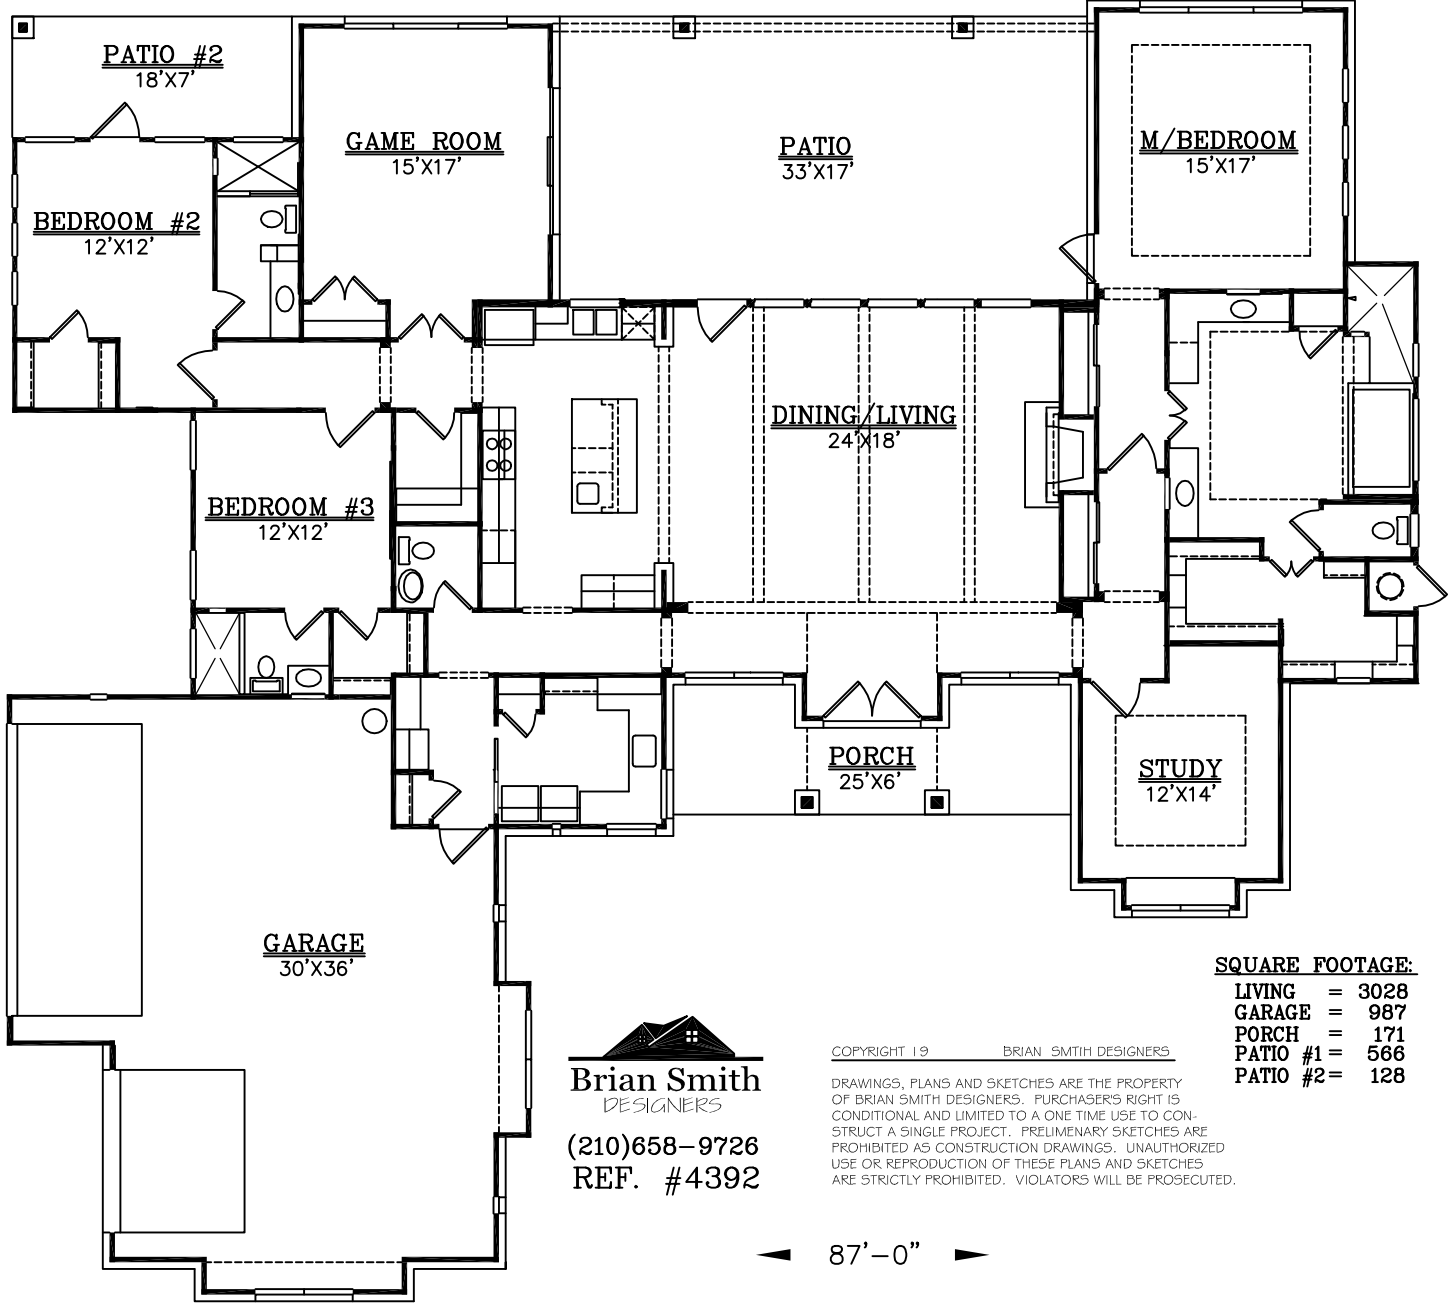

80'-2"

SQUARE FOOTAGE:

LIVING	=	3028
GARAGE	=	987
PORCH	=	171
PATIO #1	=	566
PATIO #2	=	128

(210)658-9726
REF. #4392

COPYRIGHT 19 _____ BRIAN SMITH DESIGNERS

DRAWINGS, PLANS AND SKETCHES ARE THE PROPERTY OF BRIAN SMITH DESIGNERS. PURCHASER'S RIGHT IS CONDITIONAL AND LIMITED TO A ONE TIME USE TO CONSTRUCT A SINGLE PROJECT. PRELIMINARY SKETCHES ARE PROHIBITED AS CONSTRUCTION DRAWINGS. UNAUTHORIZED USE OR REPRODUCTION OF THESE PLANS AND SKETCHES ARE STRICTLY PROHIBITED. VIOLATORS WILL BE PROSECUTED.

87'-0"