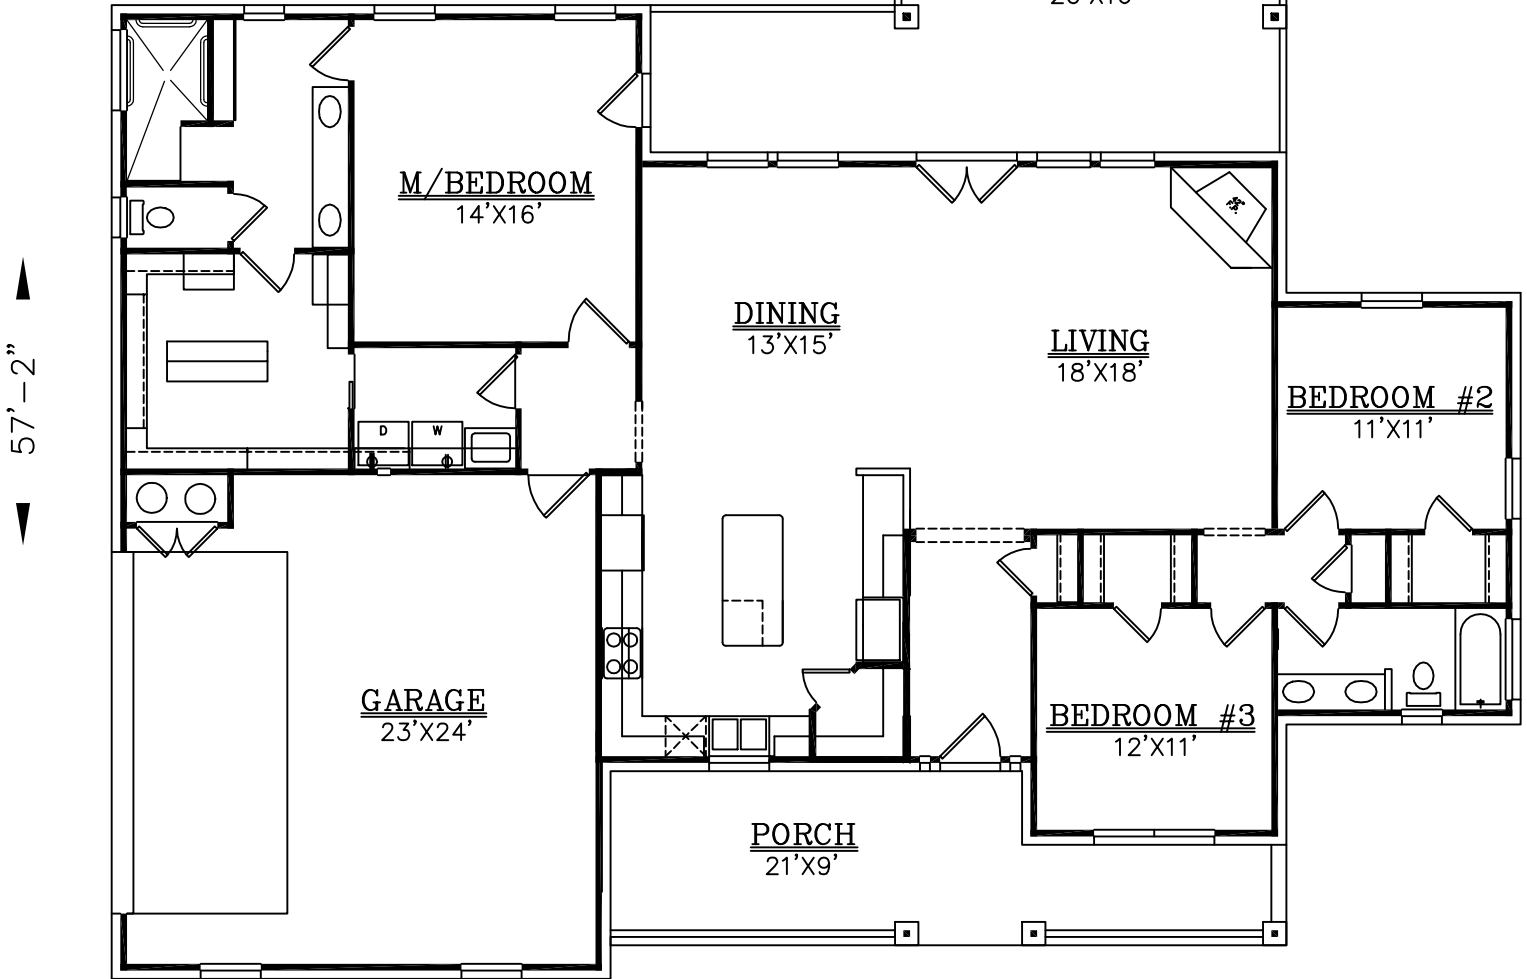

SQUARE FOOTAGE:

LIVING = 1944  
GARAGE = 612  
PATIO = 401  
PORCH = 244