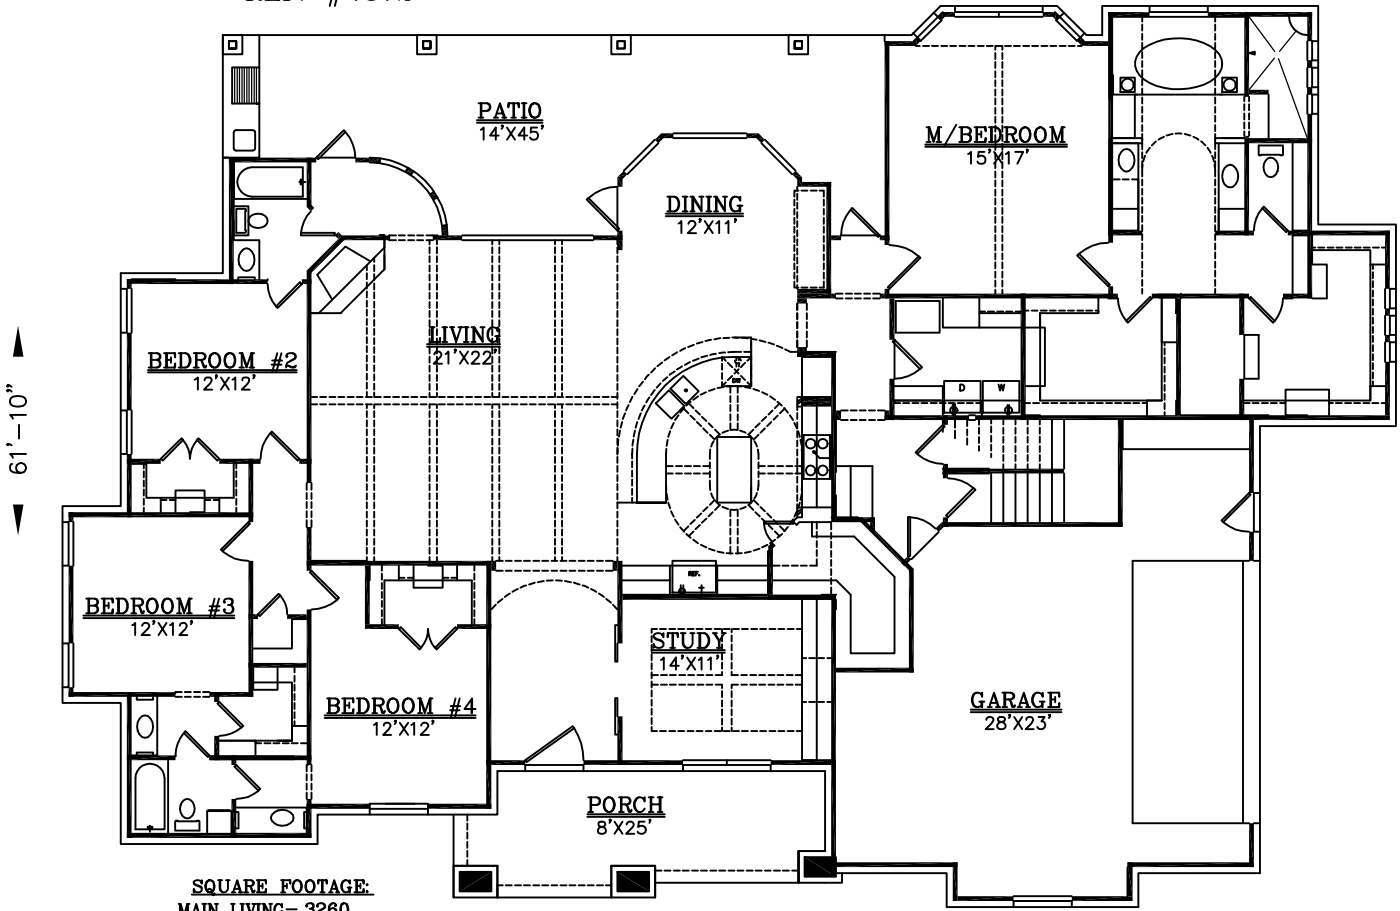

SQUARE FOOTAGE:

MAIN LIVING=	3260
DONUS RM =	493
GARAGE =	740
PATIO =	461
PORCH =	201
TOTAL	= 3753
LIVING	

91'-6"