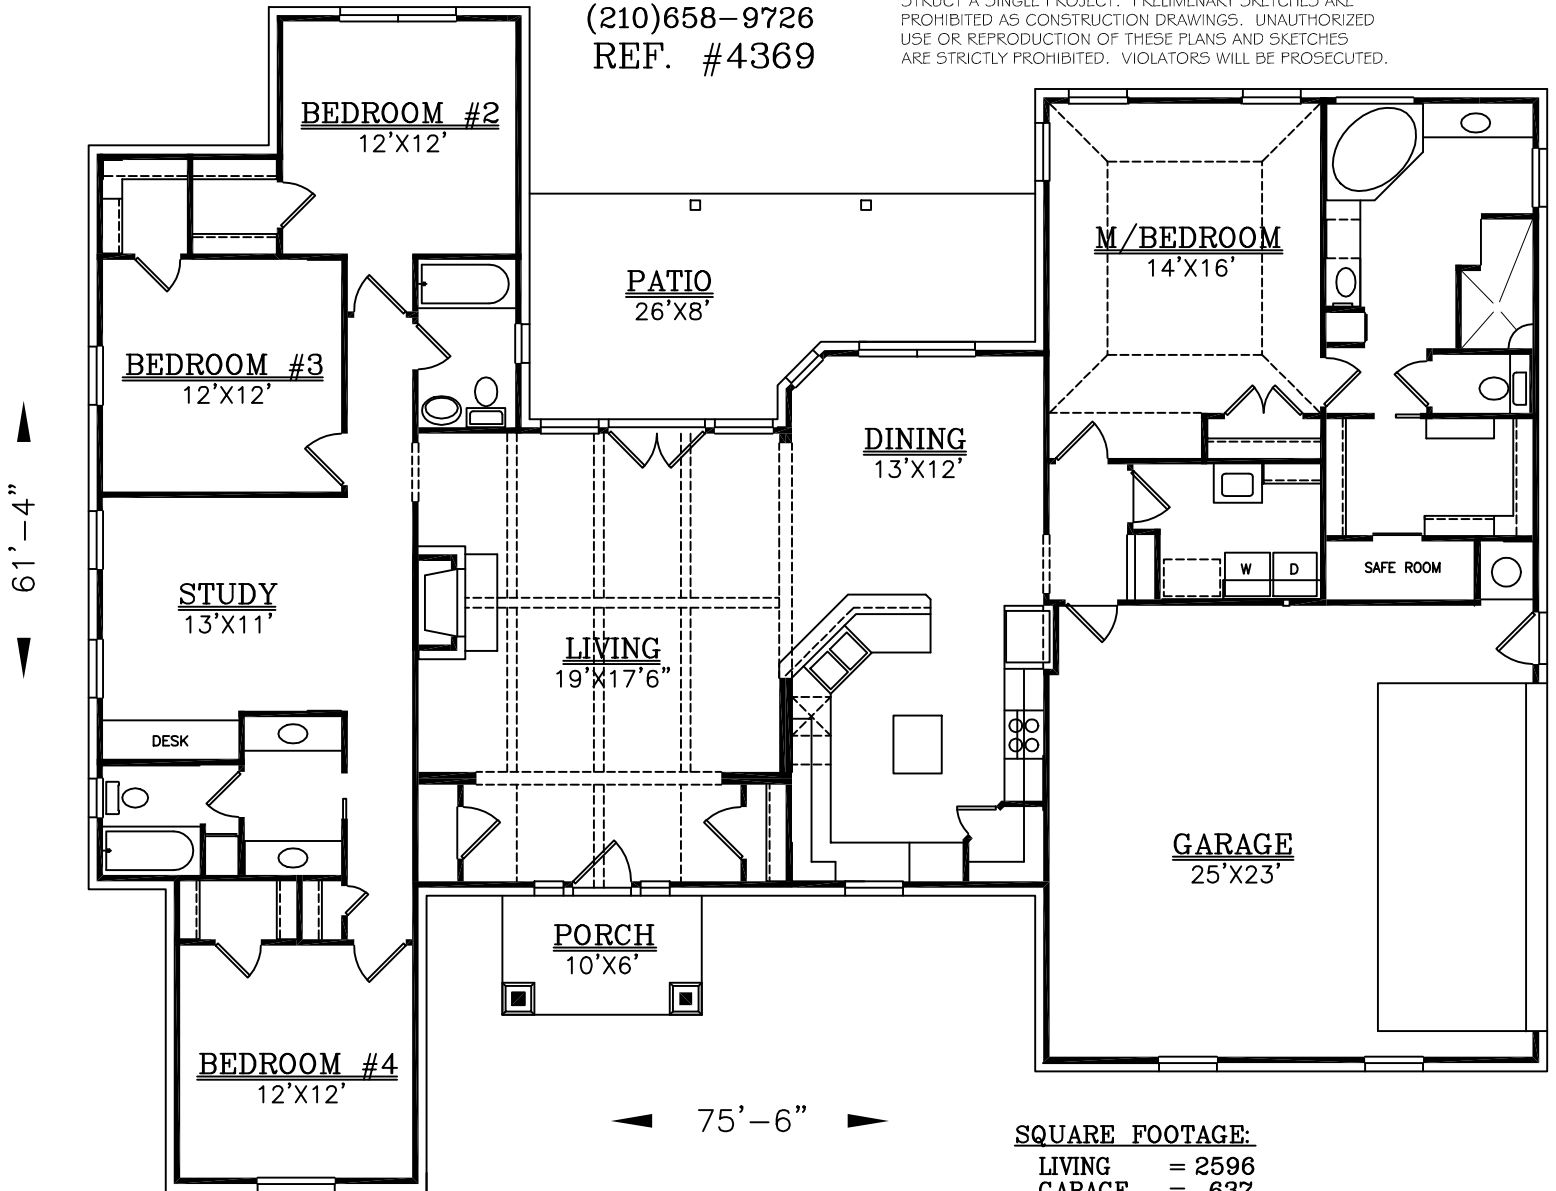

SQUARE FOOTAGE:

LIVING	= 2596
GARAGE	= 637
PATIO	= 255
PORCH	= 64