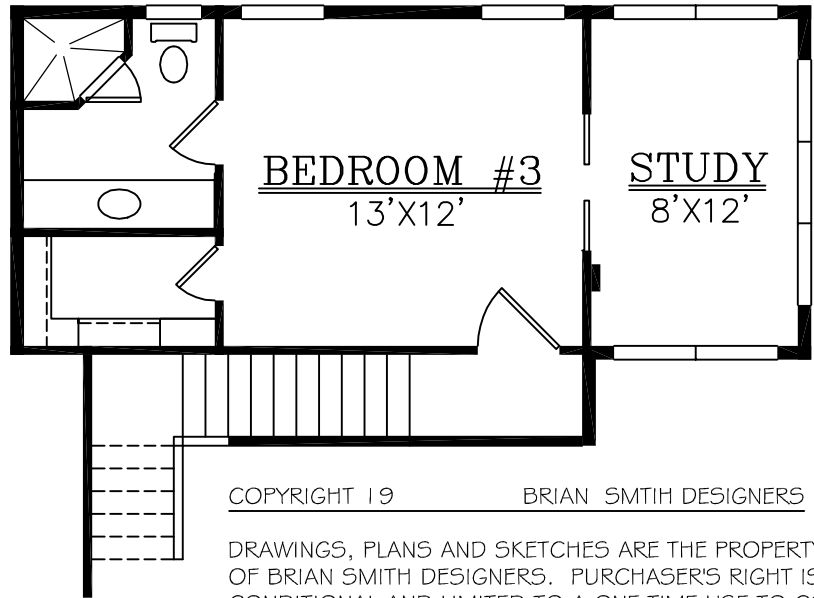

(210)658-9726
REF. #4363

SQUARE FOOTAGE:

LIVING DOWN = 1394
LIVING UP = 402
TOTAL = 1796
PORCH = 390
LIVING TOTAL = 1796

COPYRIGHT 19 _____ BRIAN SMITH DESIGNERS

DRAWINGS, PLANS AND SKETCHES ARE THE PROPERTY OF BRIAN SMITH DESIGNERS. PURCHASER'S RIGHT IS CONDITIONAL AND LIMITED TO A ONE TIME USE TO CONSTRUCT A SINGLE PROJECT. PRELIMINARY SKETCHES ARE PROHIBITED AS CONSTRUCTION DRAWINGS. UNAUTHORIZED USE OR REPRODUCTION OF THESE PLANS AND SKETCHES ARE STRICTLY PROHIBITED. VIOLATORS WILL BE PROSECUTED.

41'-10"

46'-9"