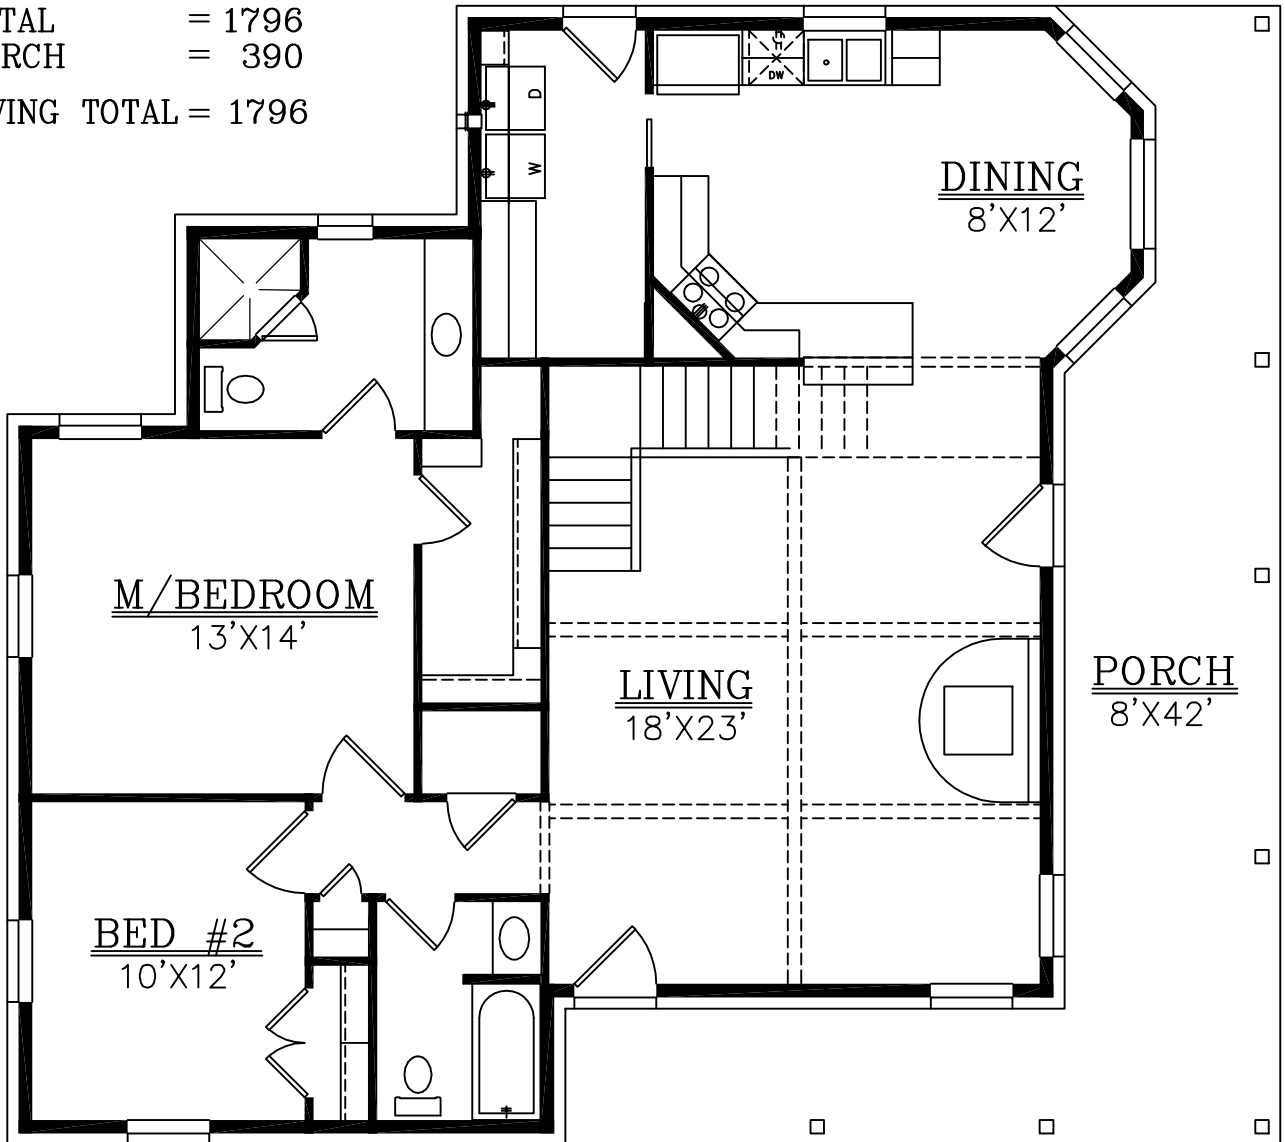

(210)658-9726
REF. #4363

SQUARE FOOTAGE:

LIVING DOWN = 1394
LIVING UP = 402
TOTAL = 1796
PORCH = 390
LIVING TOTAL = 1796

COPYRIGHT 19 _____ BRIAN SMITH DESIGNERS

DRAWINGS, PLANS AND SKETCHES ARE THE PROPERTY OF BRIAN SMITH DESIGNERS. PURCHASER'S RIGHT IS CONDITIONAL AND LIMITED TO A ONE TIME USE TO CONSTRUCT A SINGLE PROJECT. PRELIMINARY SKETCHES ARE PROHIBITED AS CONSTRUCTION DRAWINGS. UNAUTHORIZED USE OR REPRODUCTION OF THESE PLANS AND SKETCHES ARE STRICTLY PROHIBITED. VIOLATORS WILL BE PROSECUTED.

41'-10"

46'-9"