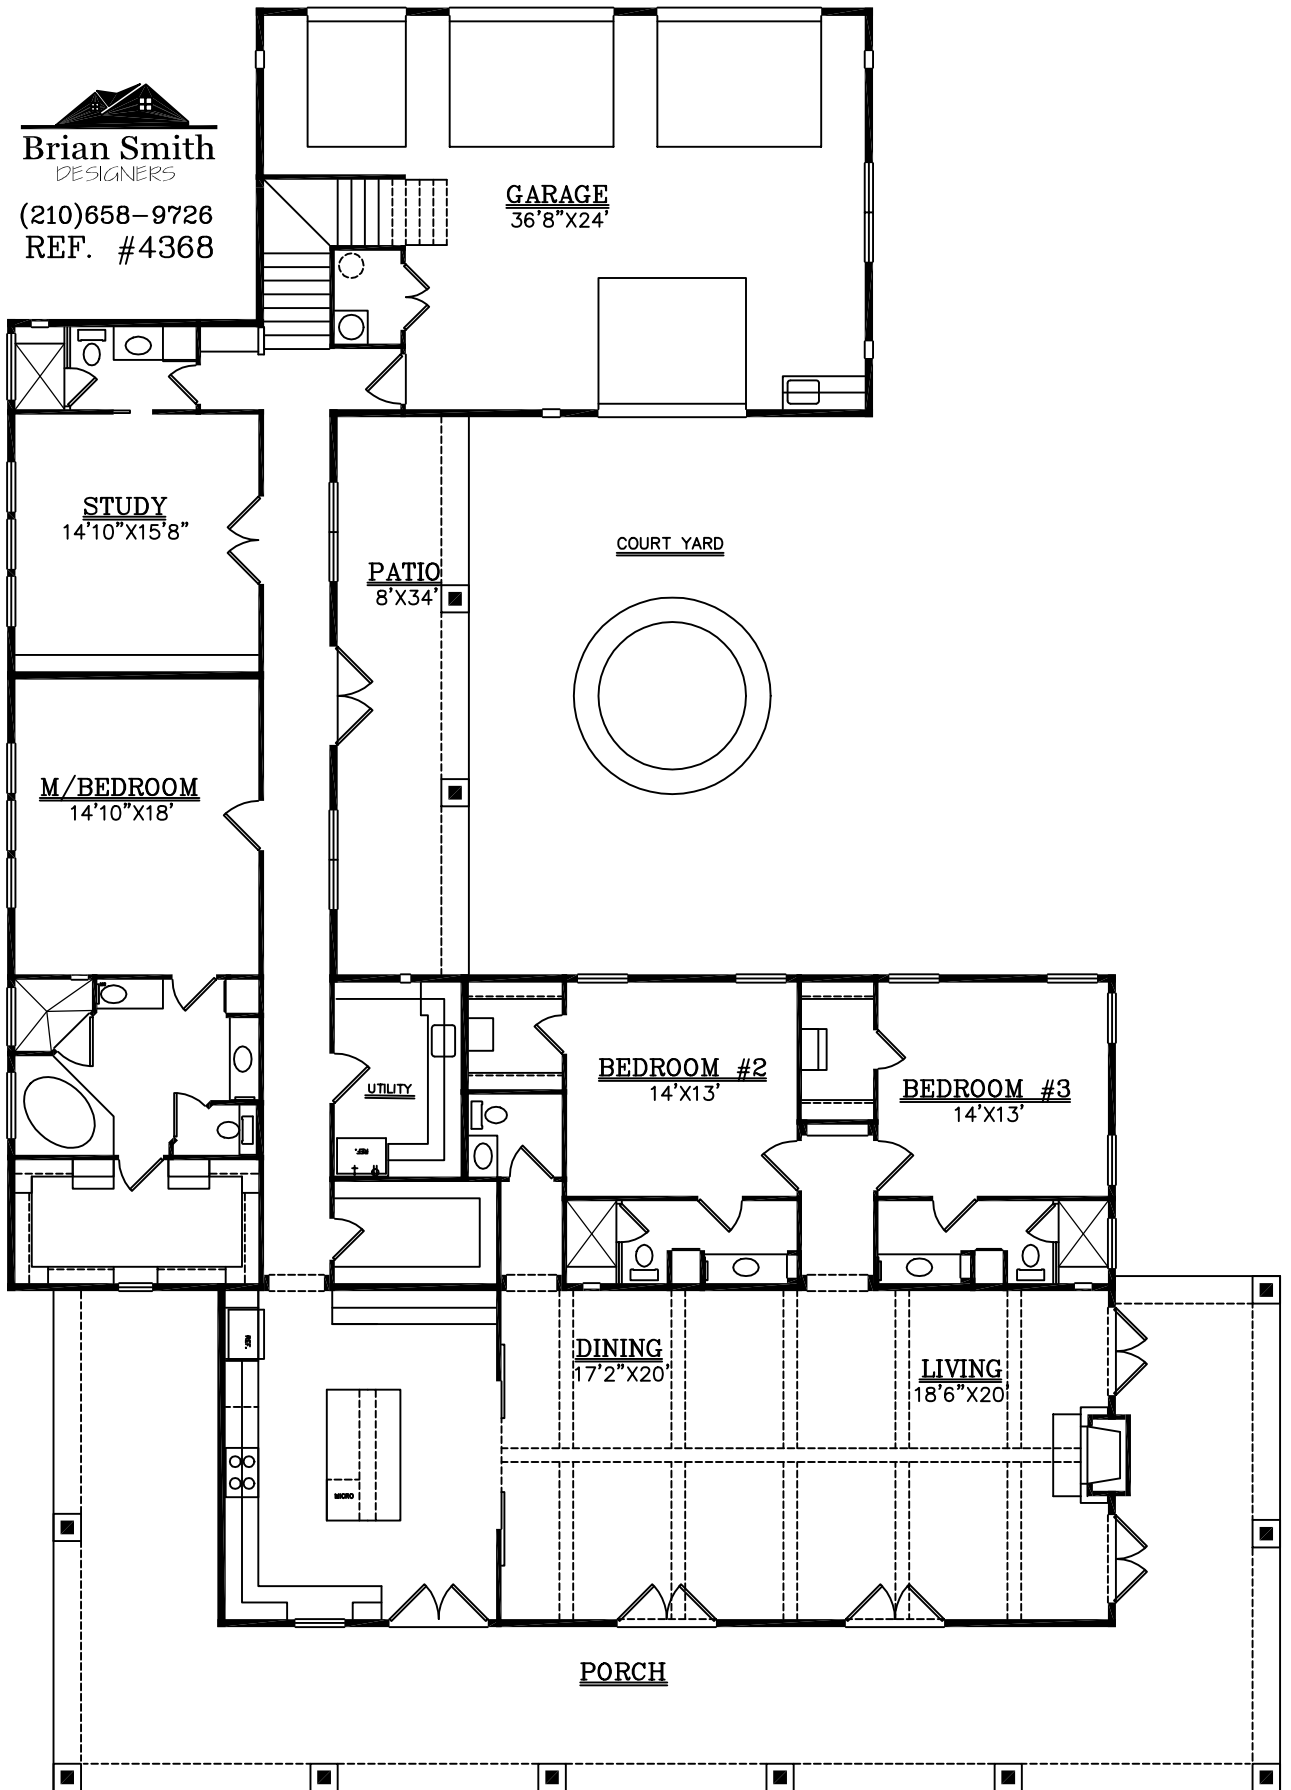

(210)658-9726  
REF. #4368

108'-10"

COPYRIGHT 19 BRIAN SMITH DESIGNERS

DRAWINGS, PLANS AND SKETCHES ARE THE PROPERTY OF BRIAN SMITH DESIGNERS. PURCHASER'S RIGHT IS CONDITIONAL AND LIMITED TO A ONE TIME USE TO CONSTRUCT A SINGLE PROJECT. PRELIMINARY SKETCHES ARE PROHIBITED AS CONSTRUCTION DRAWINGS. UNAUTHORIZED USE OR REPRODUCTION OF THESE PLANS AND SKETCHES ARE STRICTLY PROHIBITED. VIOLATORS WILL BE PROSECUTED.

77'-8"

SQUARE FOOTAGE:	
DOWN	= 3260
UPSTAIRS	= 584
GARAGE	= 857
PATIO	= 272
PORCH	= 1163

TOTAL LIVING  
3844