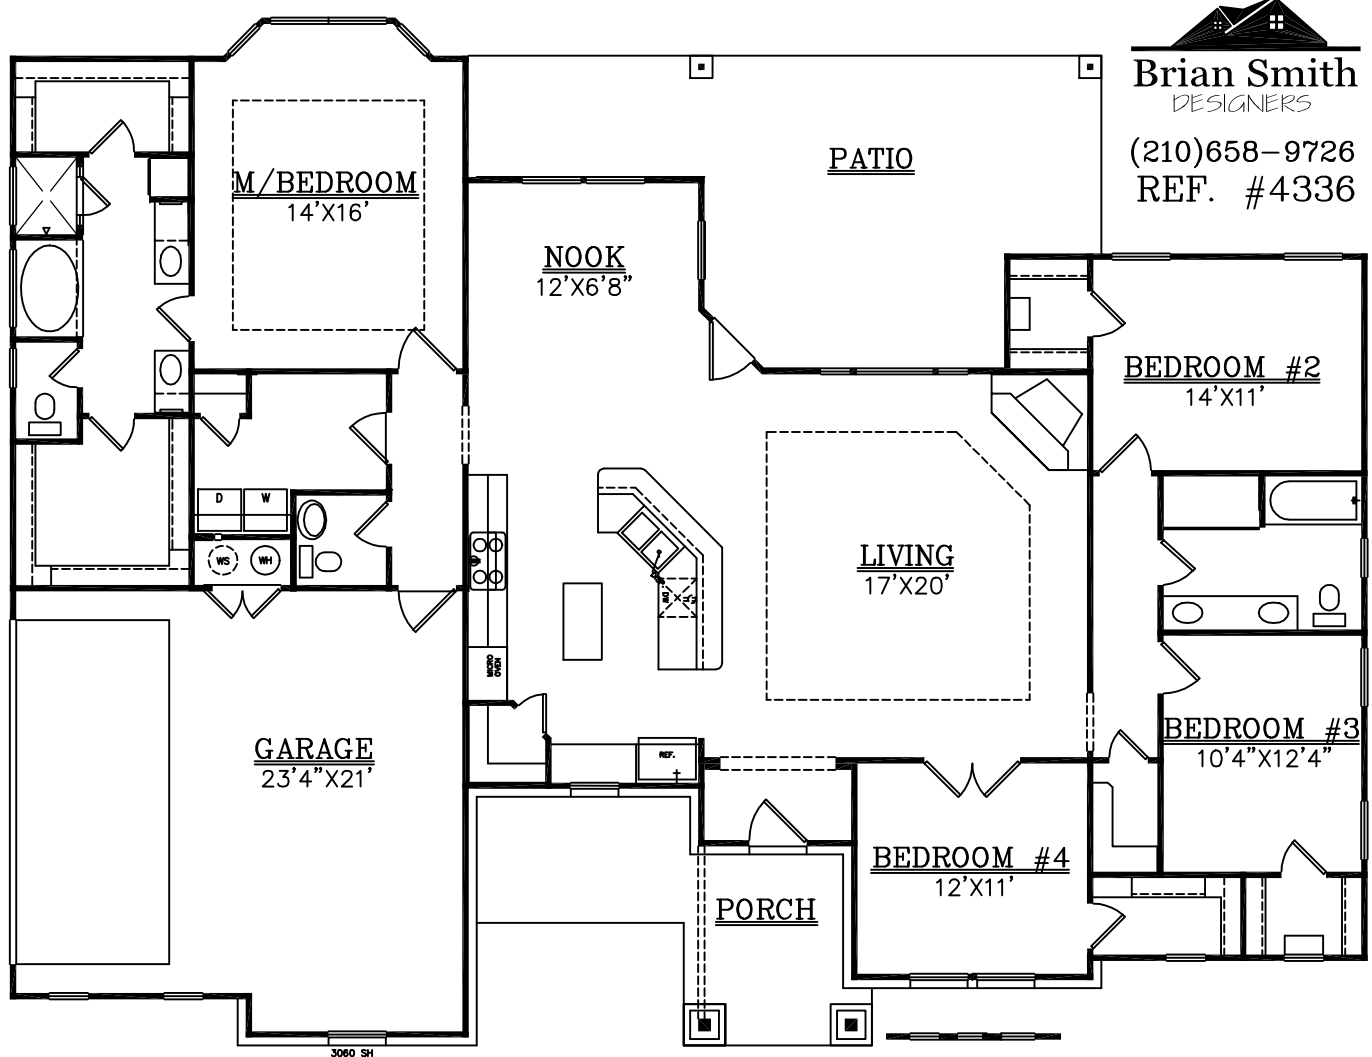

51'-9"

Brian Smith
DESIGNERS
(210)658-9726
REF. #4336

COPYRIGHT 19 _____ BRIAN SMITH DESIGNERS

DRAWINGS, PLANS AND SKETCHES ARE THE PROPERTY OF BRIAN SMITH DESIGNERS. PURCHASER'S RIGHT IS CONDITIONAL AND LIMITED TO A ONE TIME USE TO CONSTRUCT A SINGLE PROJECT. PRELIMINARY SKETCHES ARE PROHIBITED AS CONSTRUCTION DRAWINGS. UNAUTHORIZED USE OR REPRODUCTION OF THESE PLANS AND SKETCHES ARE STRICTLY PROHIBITED. VIOLATORS WILL BE PROSECUTED.

71'-0"

SQUARE FOOTAGE:

LIVING	= 2254
GARAGE	= 556
PATIO	= 382
PORCH	= 160