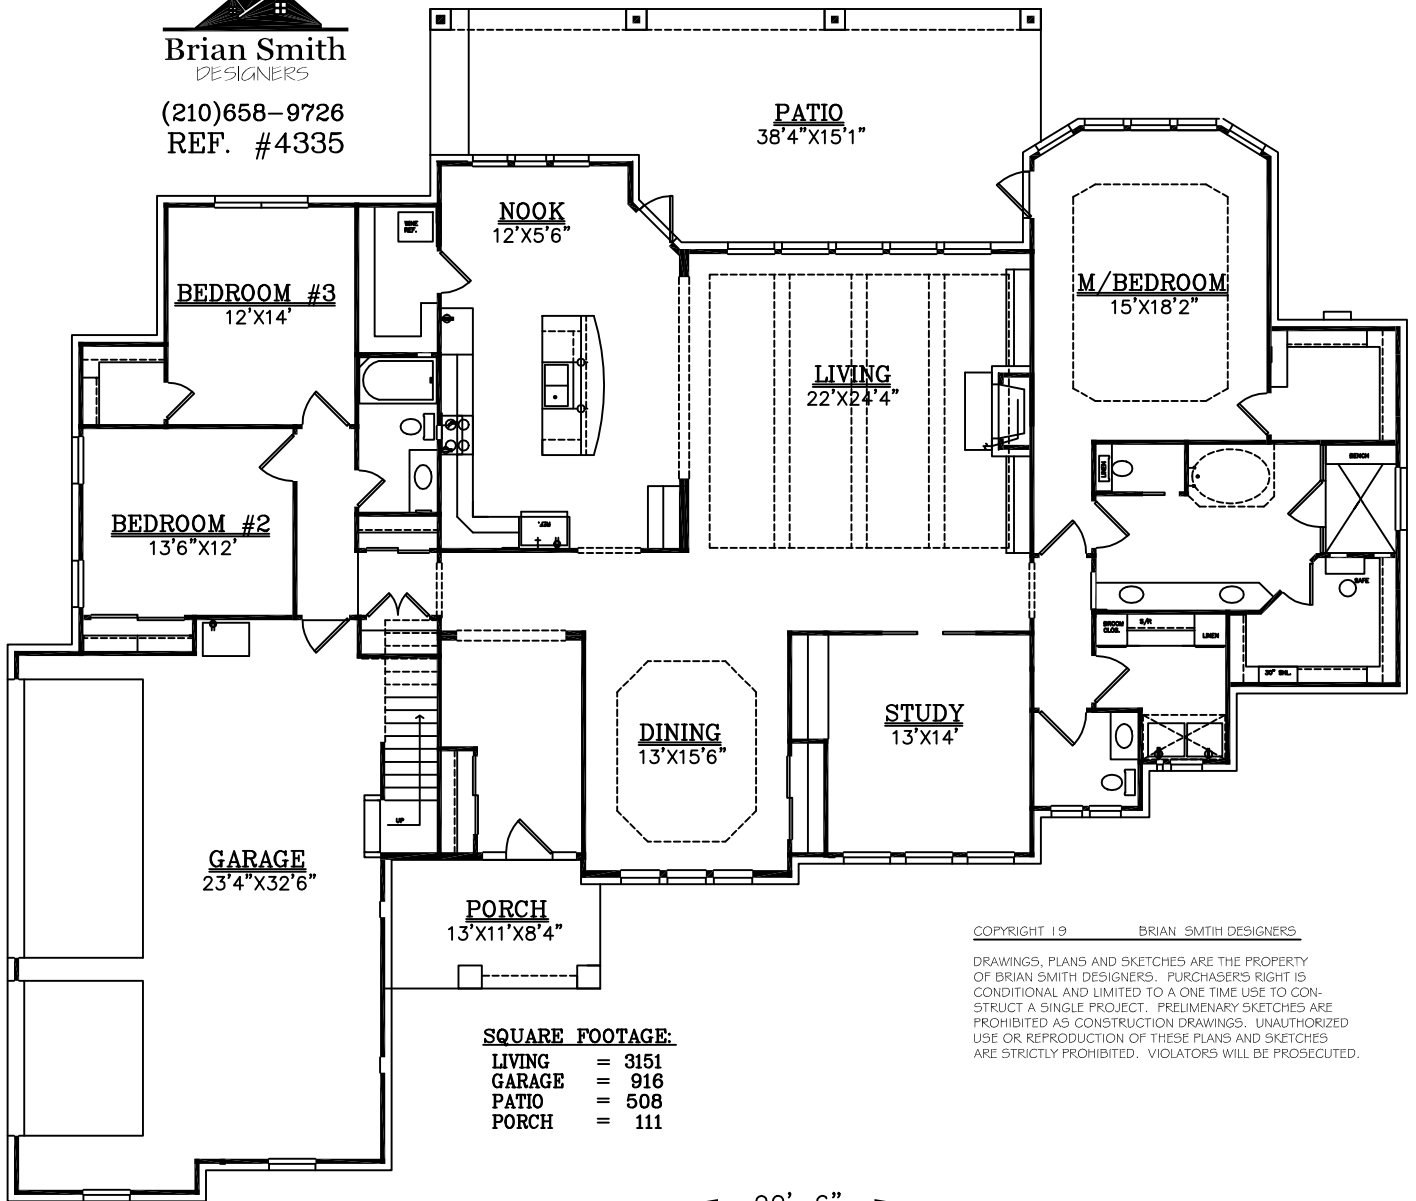

Brian Smith
DESIGNERS

(210)658-9726
REF. #4335

77'-1"

90'-6"