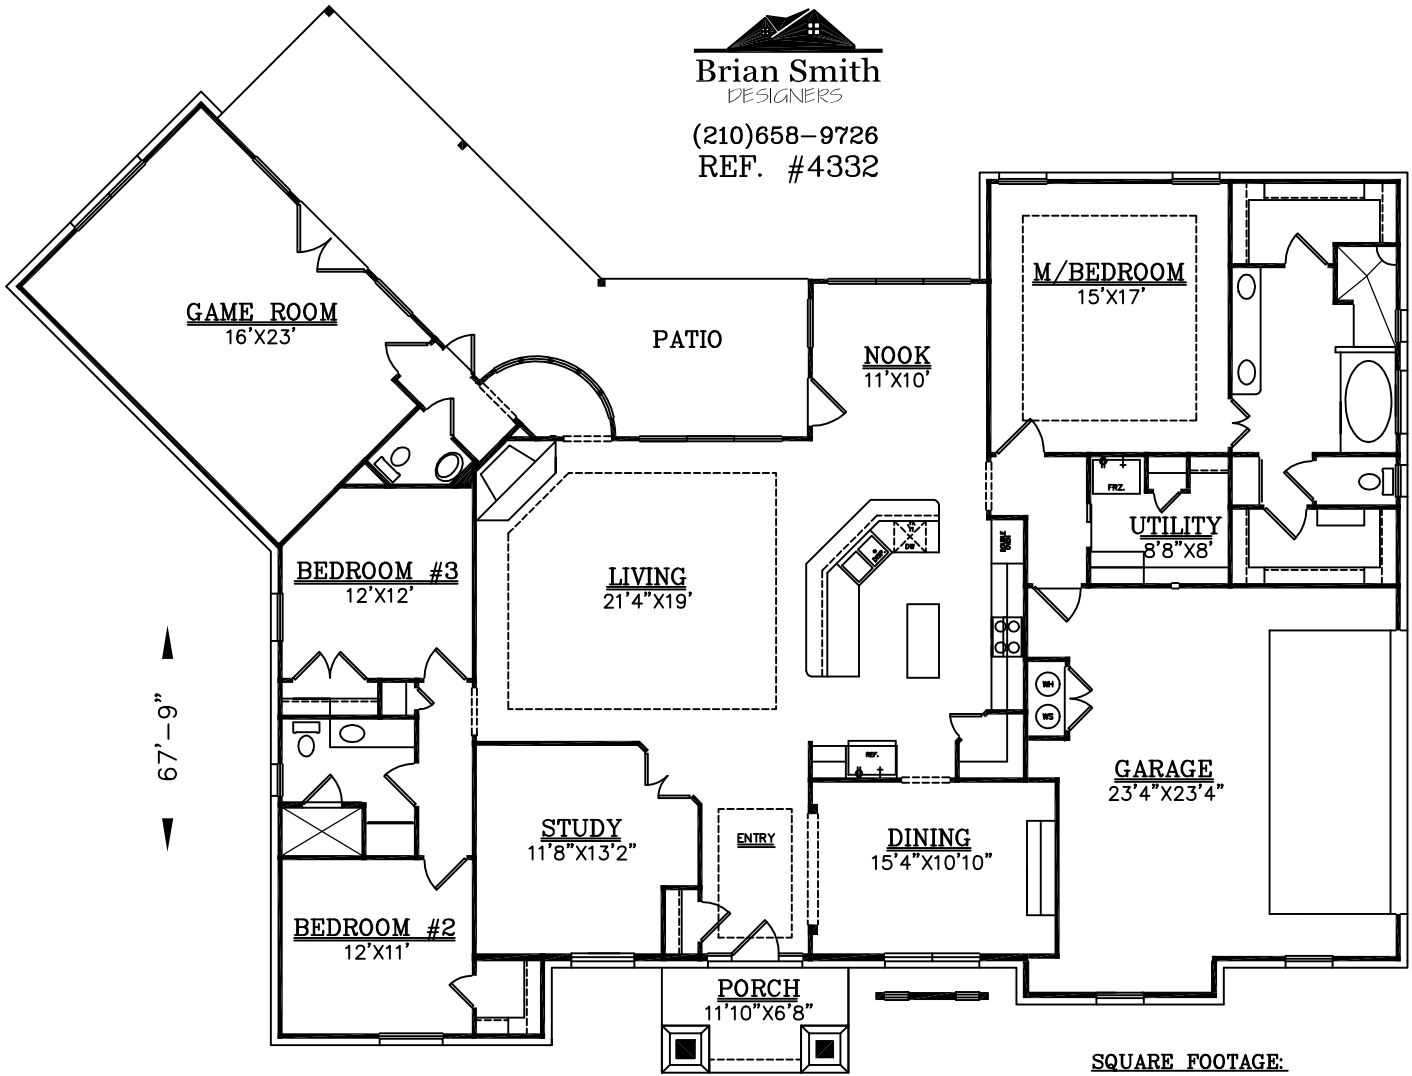

Brian Smith
DESIGNERS

(210)658-9726
REF. #4332

COPYRIGHT 19 _____ BRIAN SMITH DESIGNERS
DRAWINGS, PLANS AND SKETCHES ARE THE PROPERTY OF BRIAN SMITH DESIGNERS. PURCHASER'S RIGHT IS CONDITIONAL AND LIMITED TO A ONE TIME USE TO CONSTRUCT A SINGLE PROJECT. PRELIMINARY SKETCHES ARE PROHIBITED AS CONSTRUCTION DRAWINGS. UNAUTHORIZED USE OR REPRODUCTION OF THESE PLANS AND SKETCHES ARE STRICTLY PROHIBITED. VIOLATORS WILL BE PROSECUTED.

◀ 89'-0" ▶

SQUARE FOOTAGE:

LIVING	= 2964
GARAGE	= 588
PATIO	= 387
PORCH	= 79