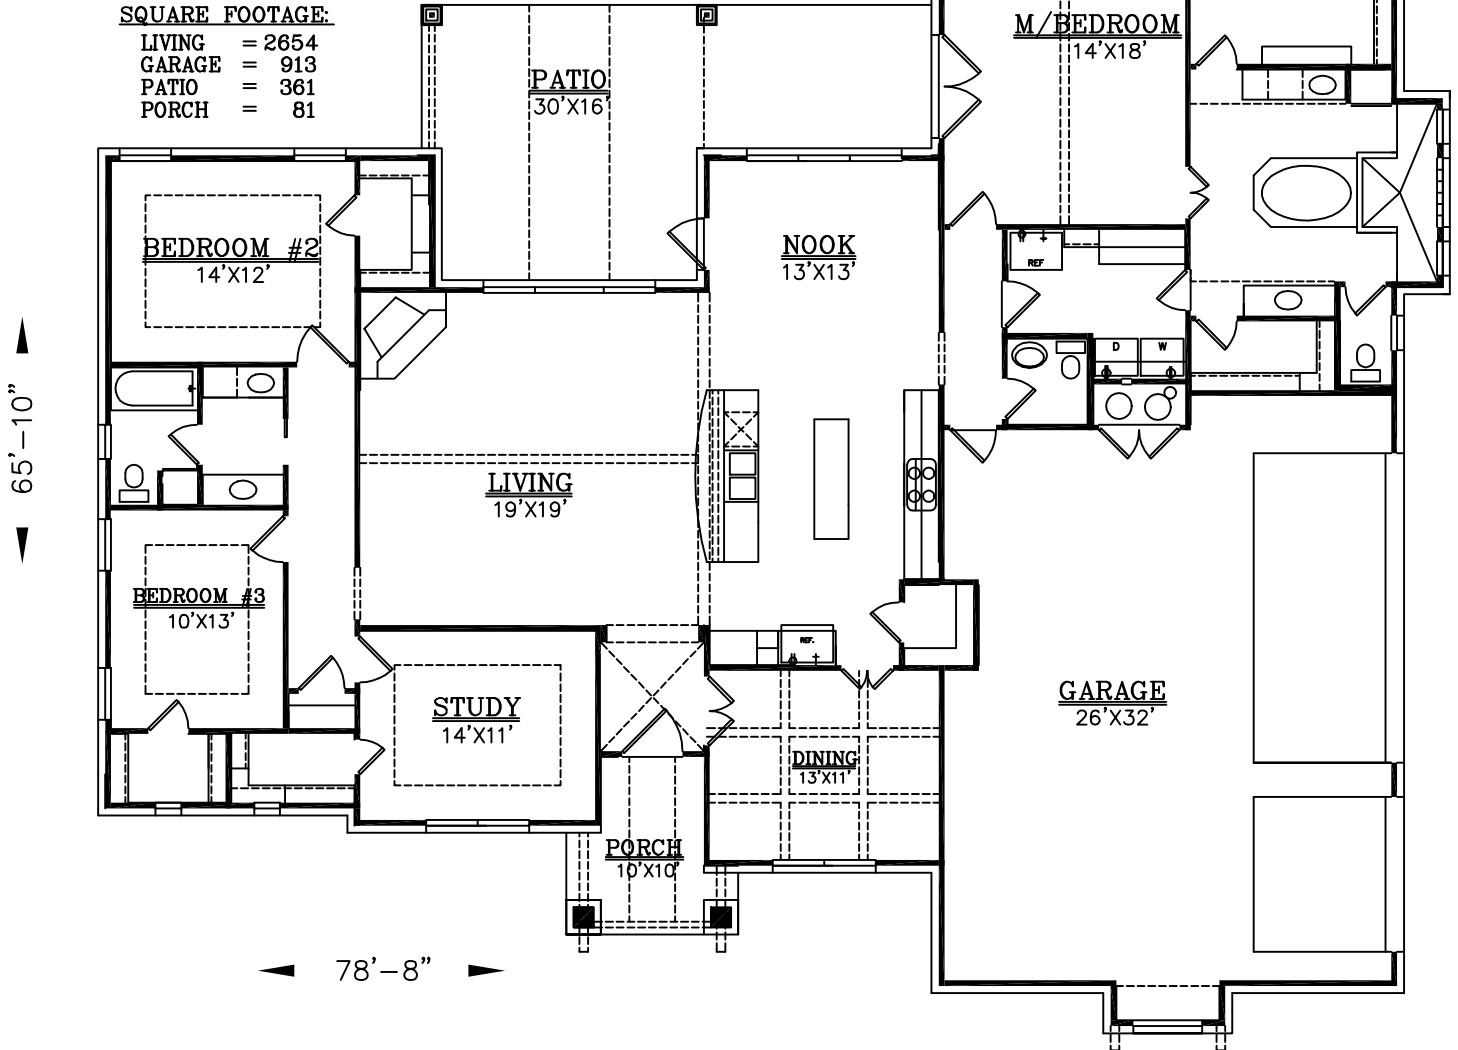

**SQUARE FOOTAGE:**

LIVING = 2654  
GARAGE = 913  
PATIO = 361  
PORCH = 81

DRAWINGS, PLANS AND SKETCHES ARE THE PROPERTY OF BRIAN SMITH DESIGNERS. PURCHASER'S RIGHT IS CONDITIONAL AND LIMITED TO A ONE TIME USE TO CONSTRUCT A SINGLE PROJECT. PRELIMINARY SKETCHES ARE PROHIBITED AS CONSTRUCTION DRAWINGS. UNAUTHORIZED USE OR REPRODUCTION OF THESE PLANS AND SKETCHES ARE STRICTLY PROHIBITED. VIOLATORS WILL BE PROSECUTED.