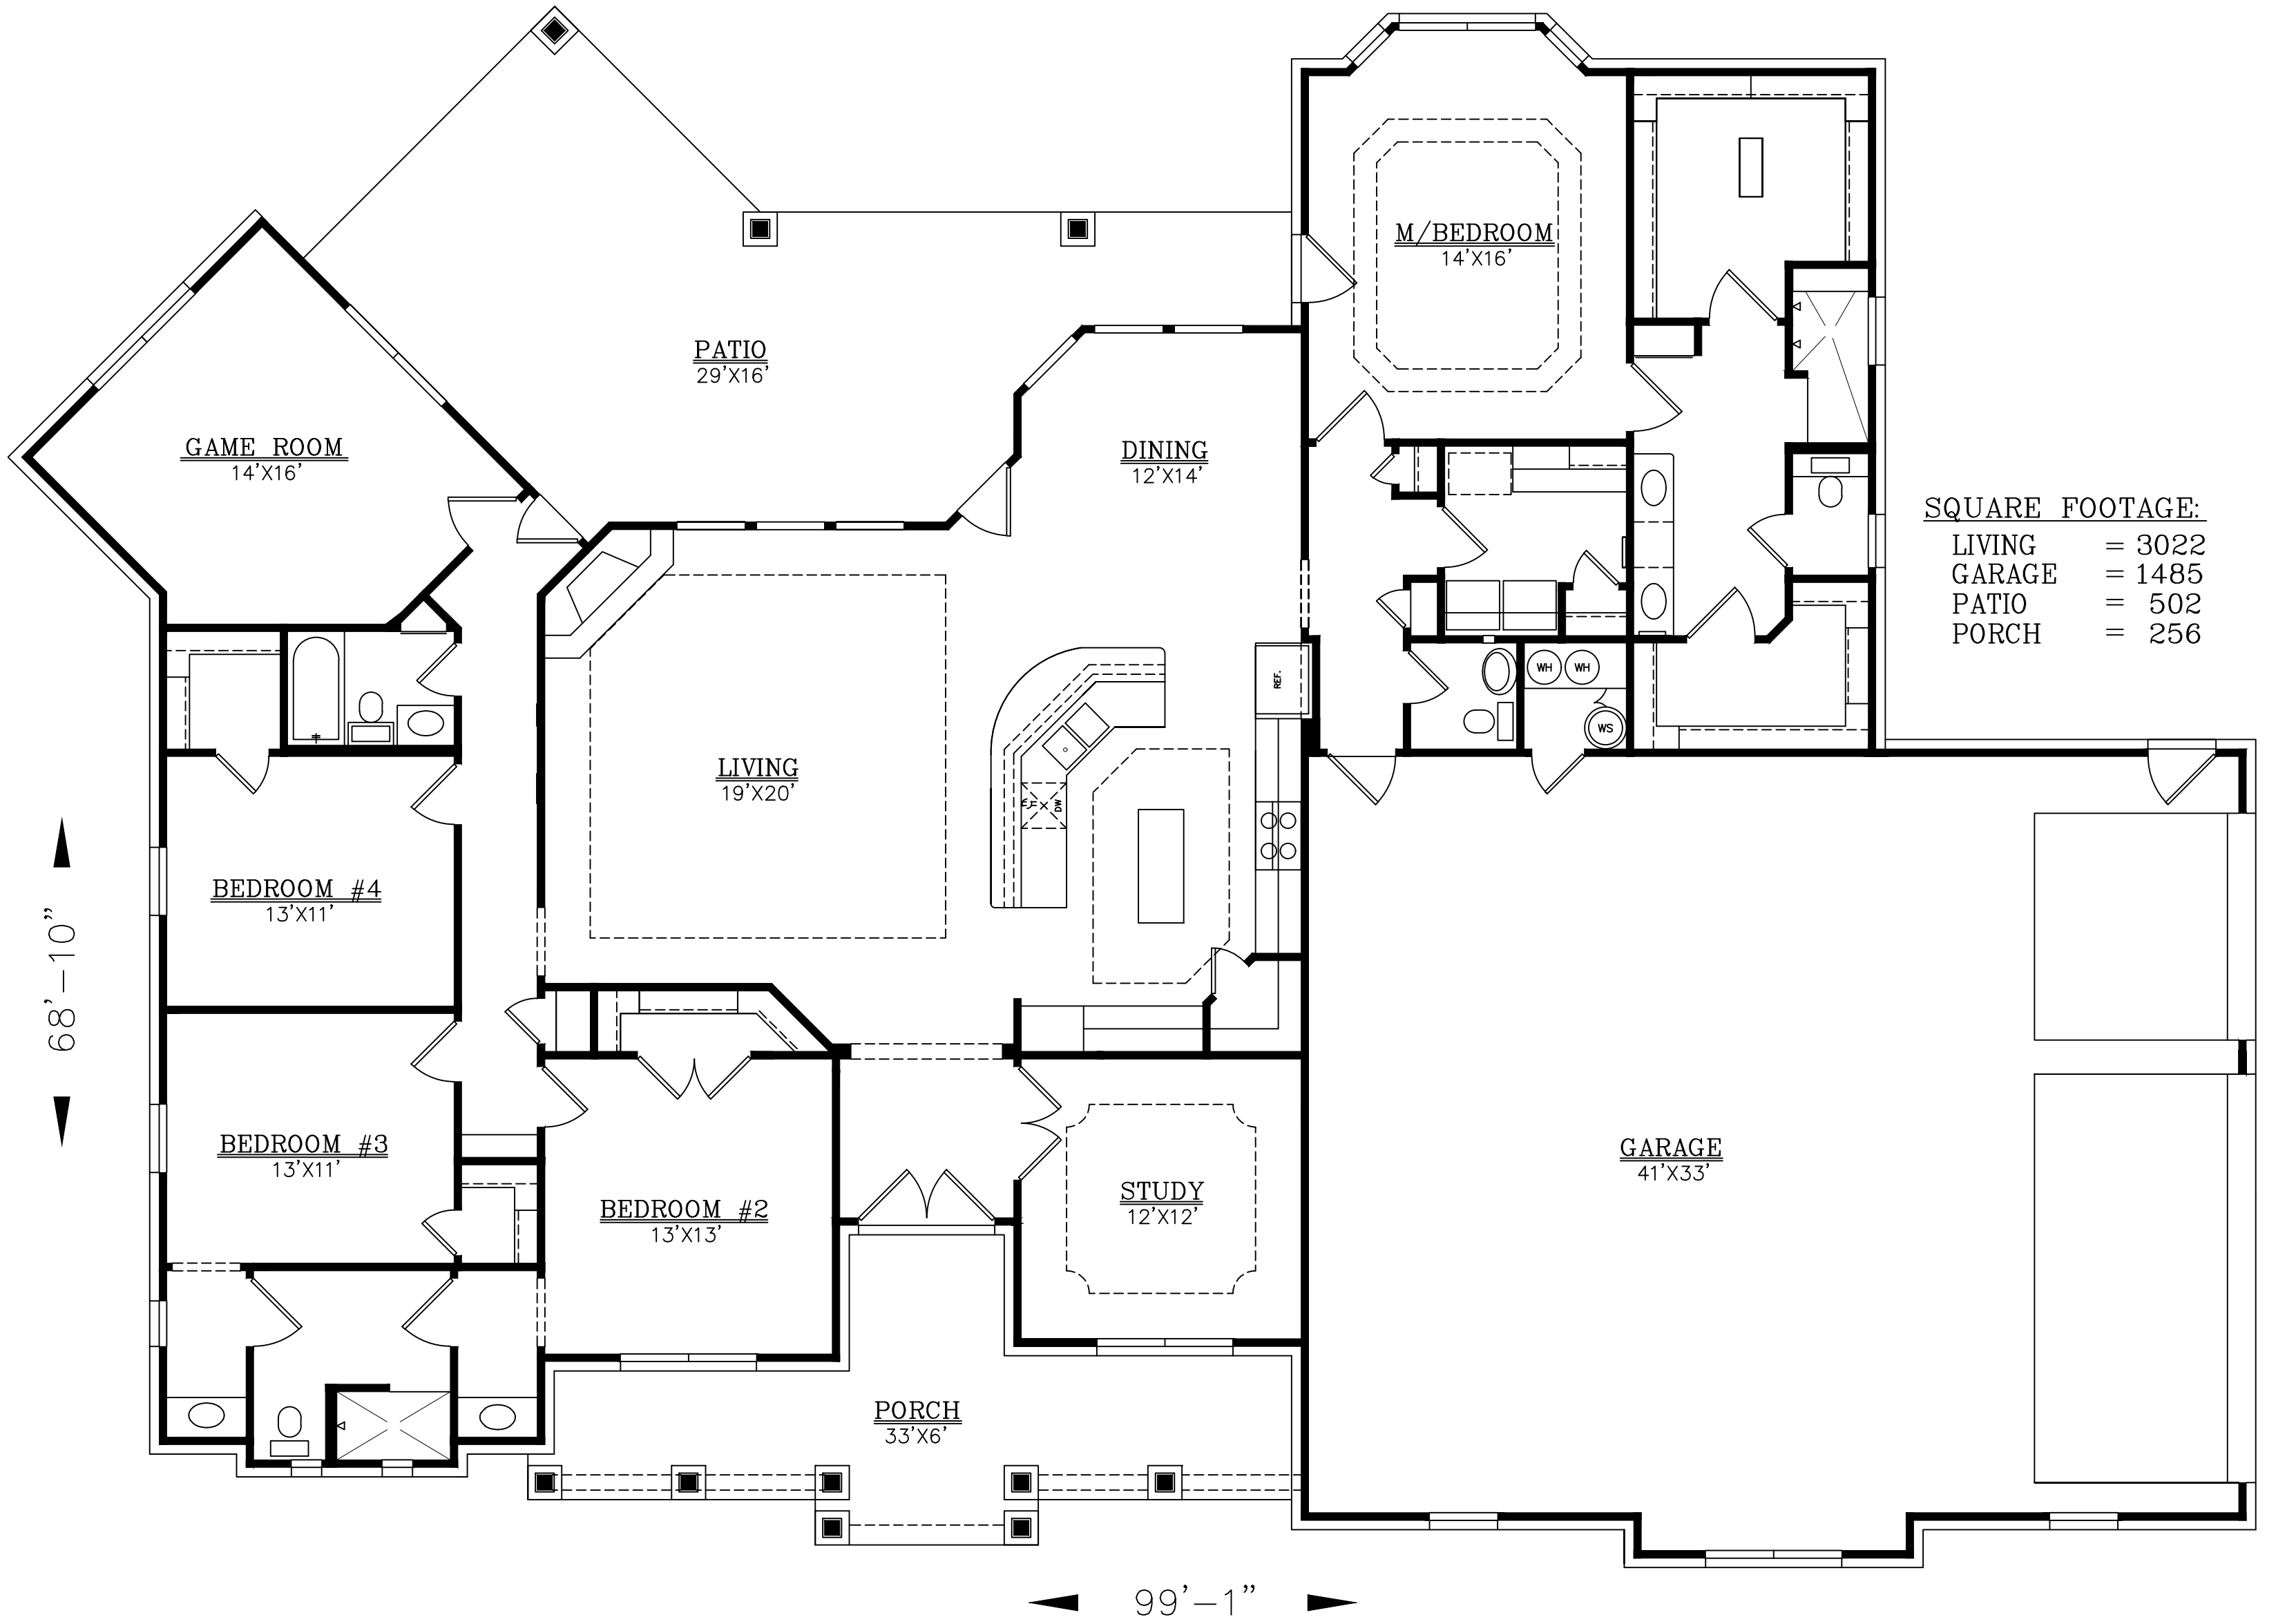

SQUARE FOOTAGE:

LIVING	=	3022
GARAGE	=	1485
PATIO	=	502
PORCH	=	256