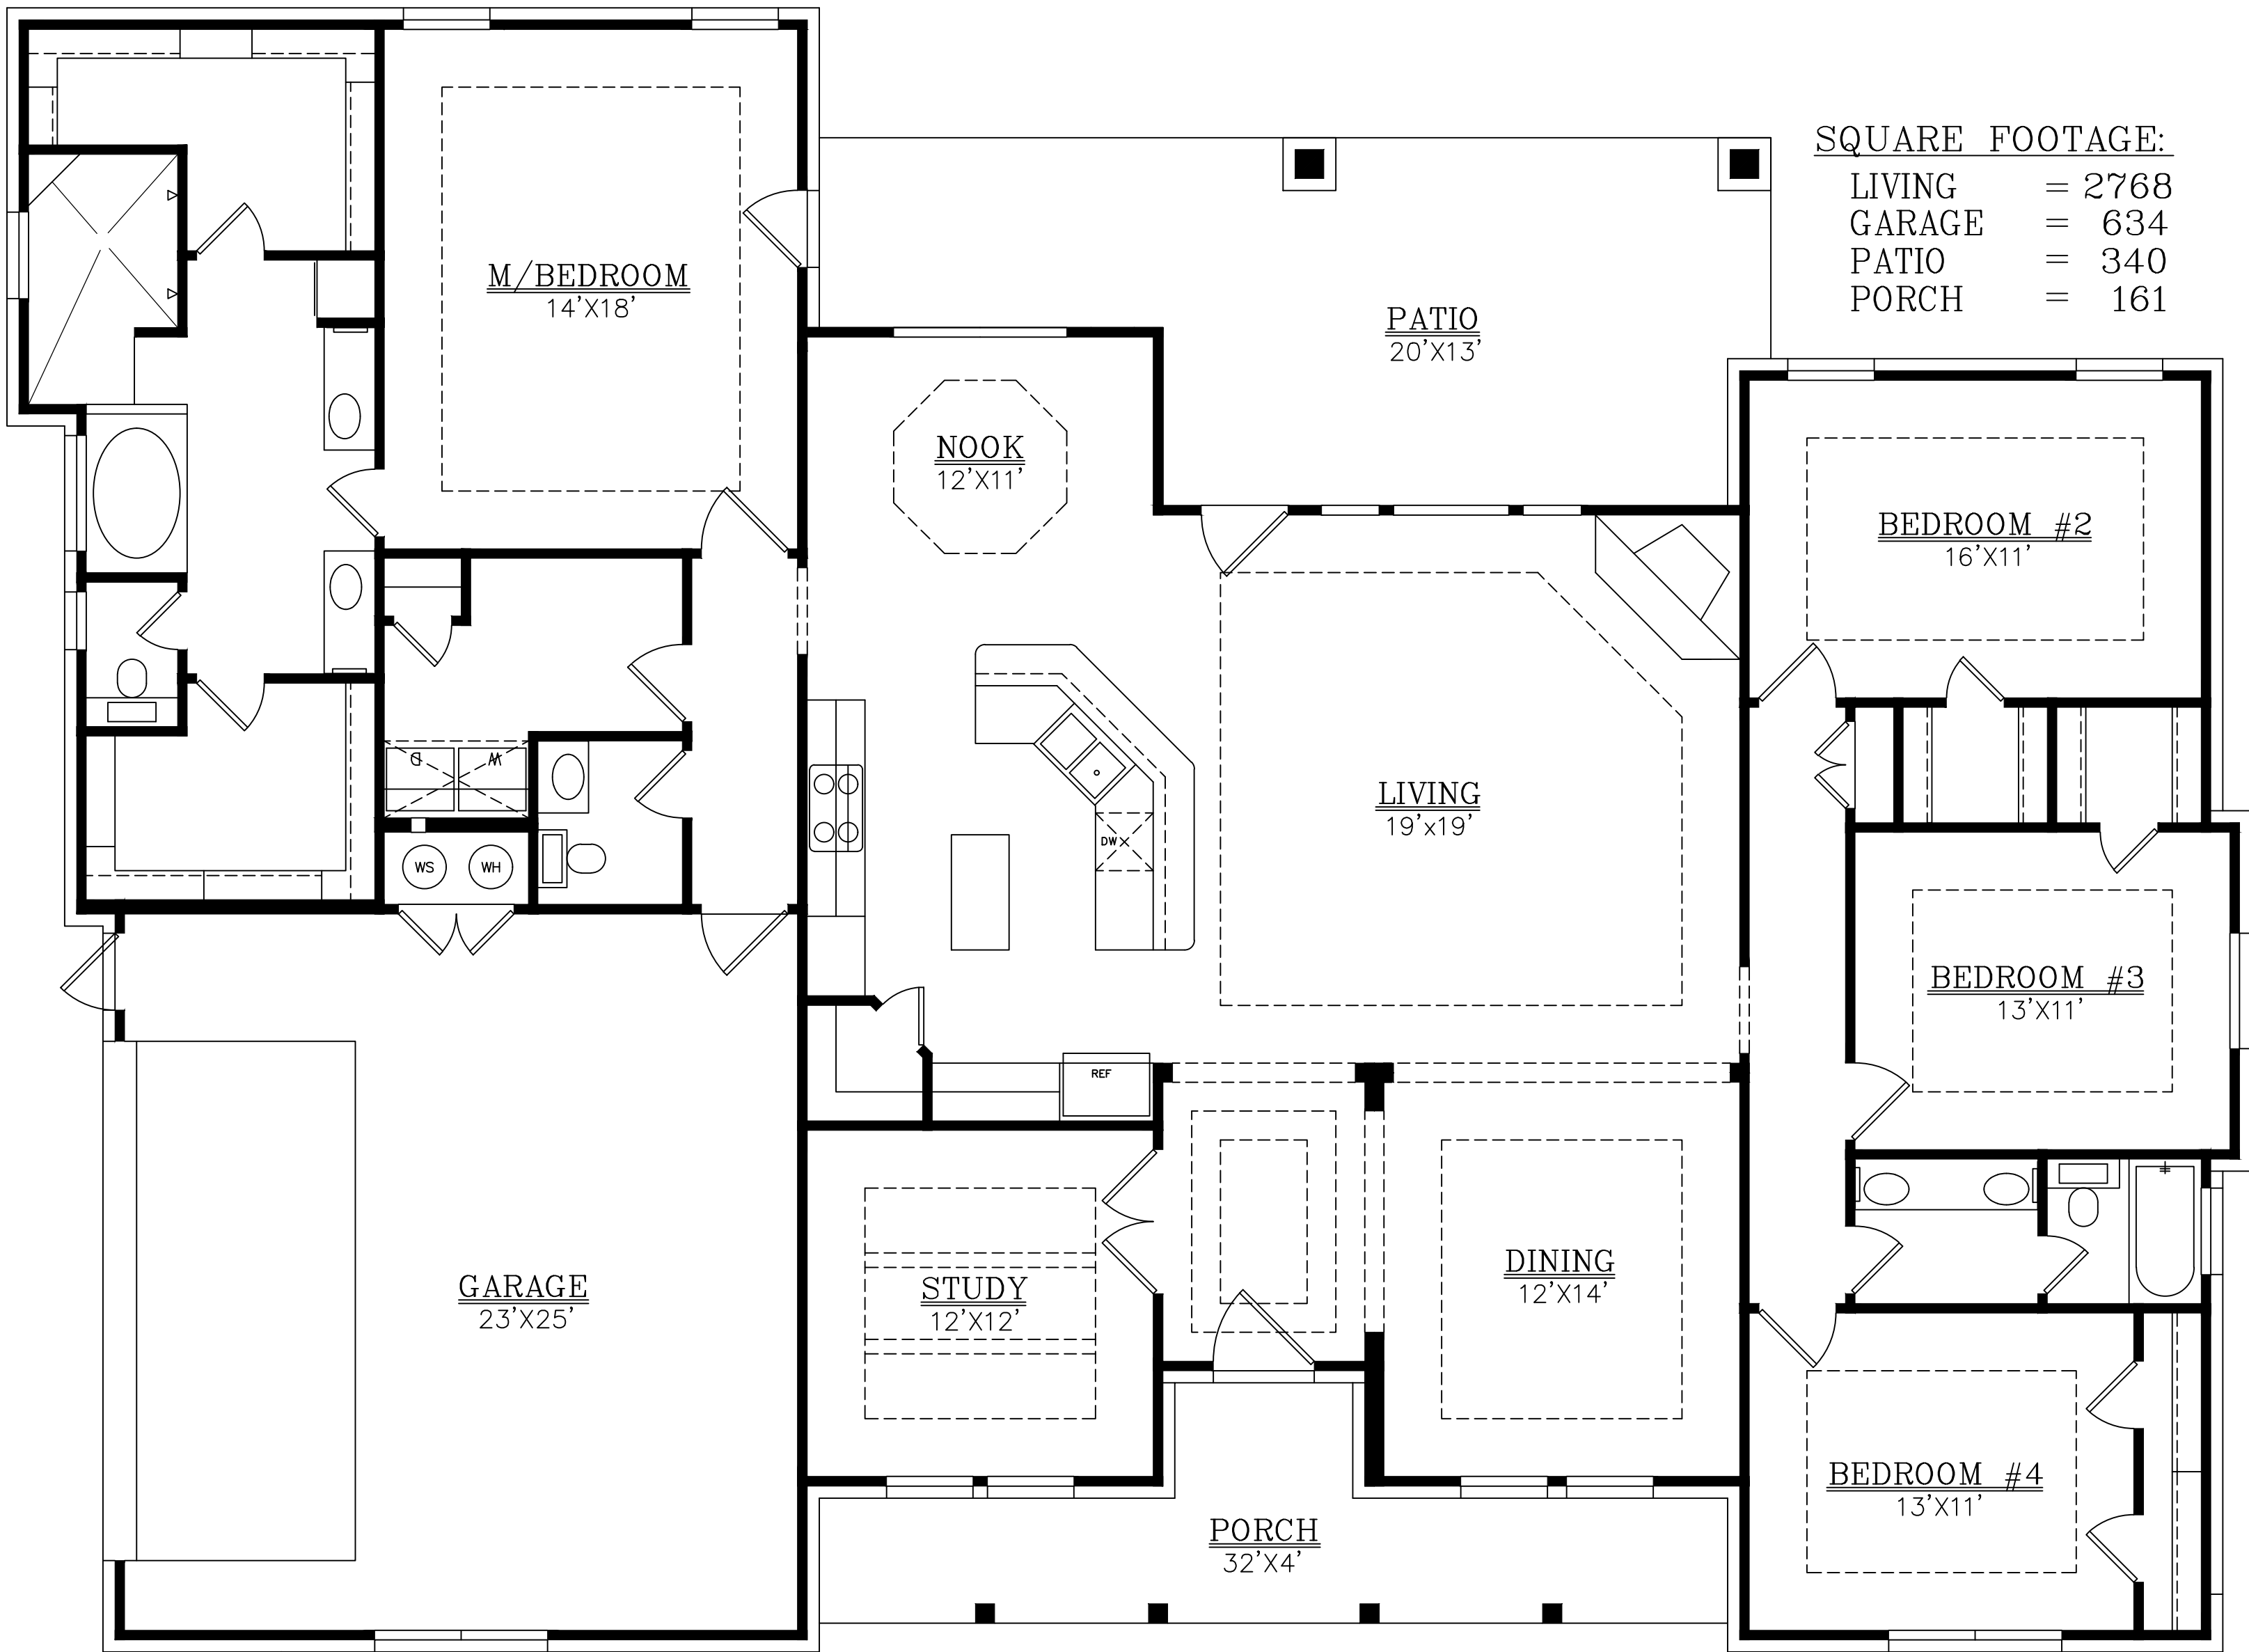

SQUARE FOOTAGE:

LIVING	=	2768
GARAGE	=	634
PATIO	=	340
PORCH	=	161

57'-0"

77'-10"