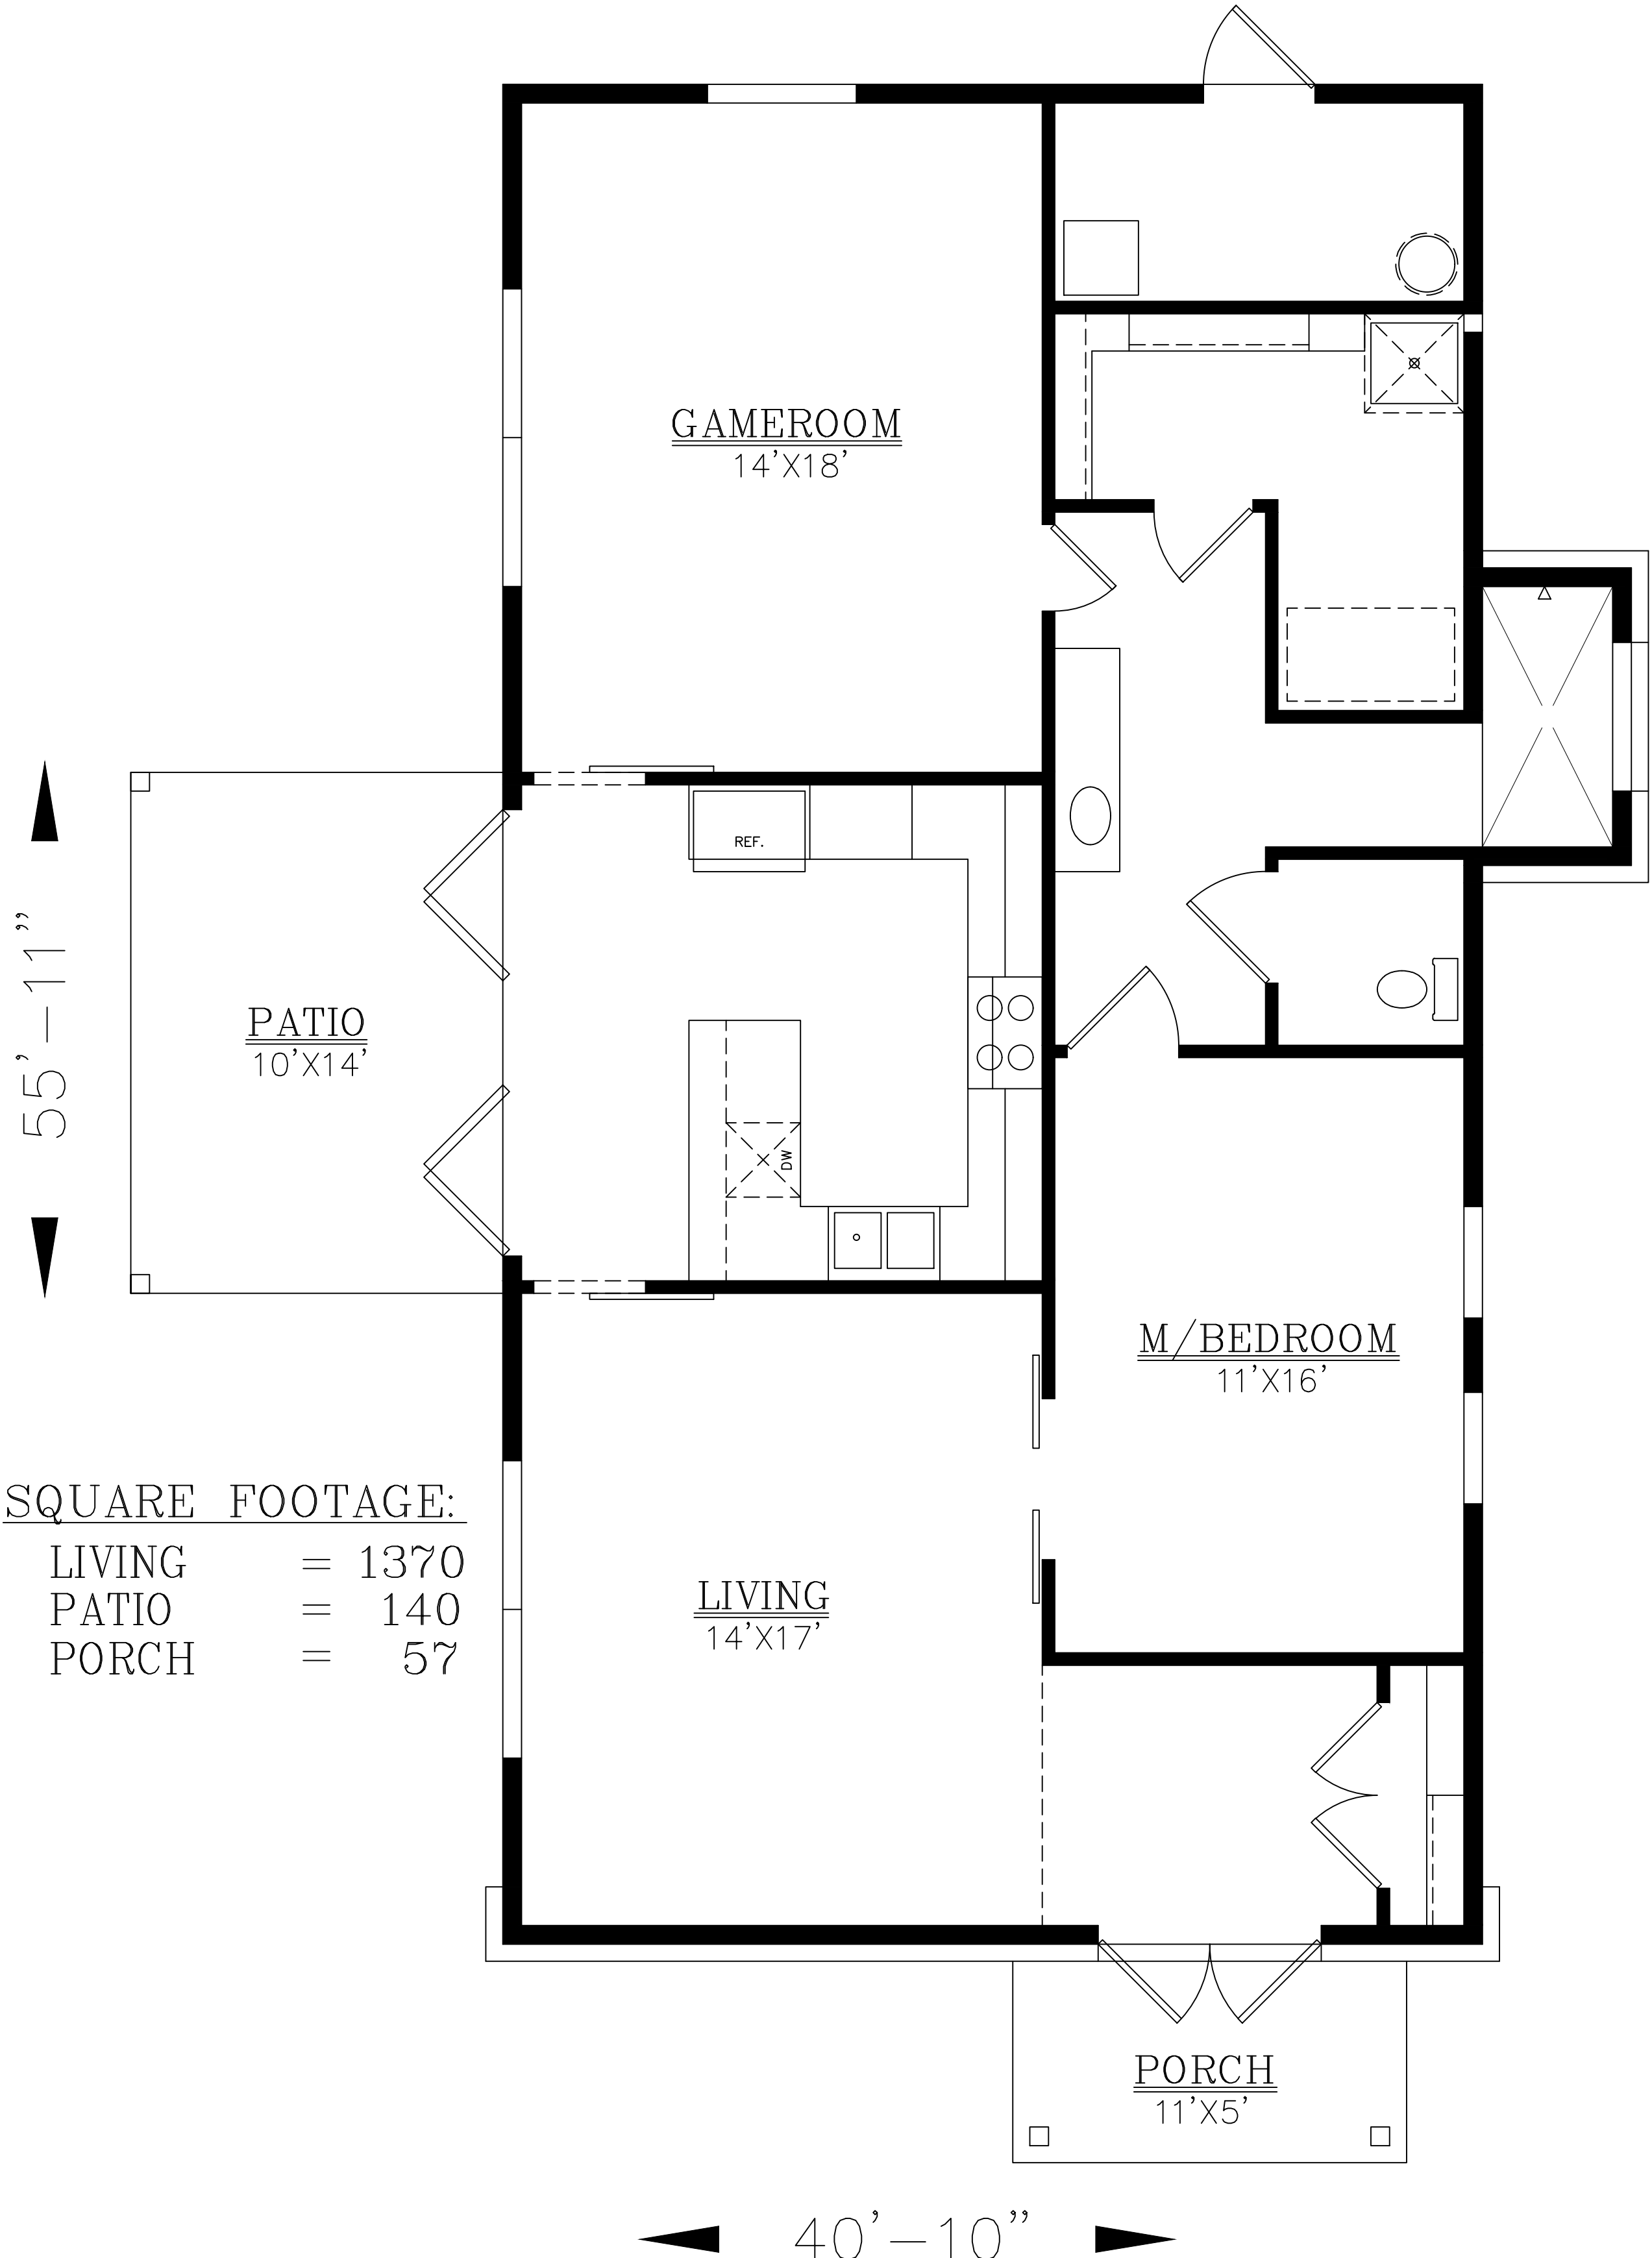

SQUARE FOOTAGE:

LIVING	=	1370
PATIO	=	140
PORCH	=	57