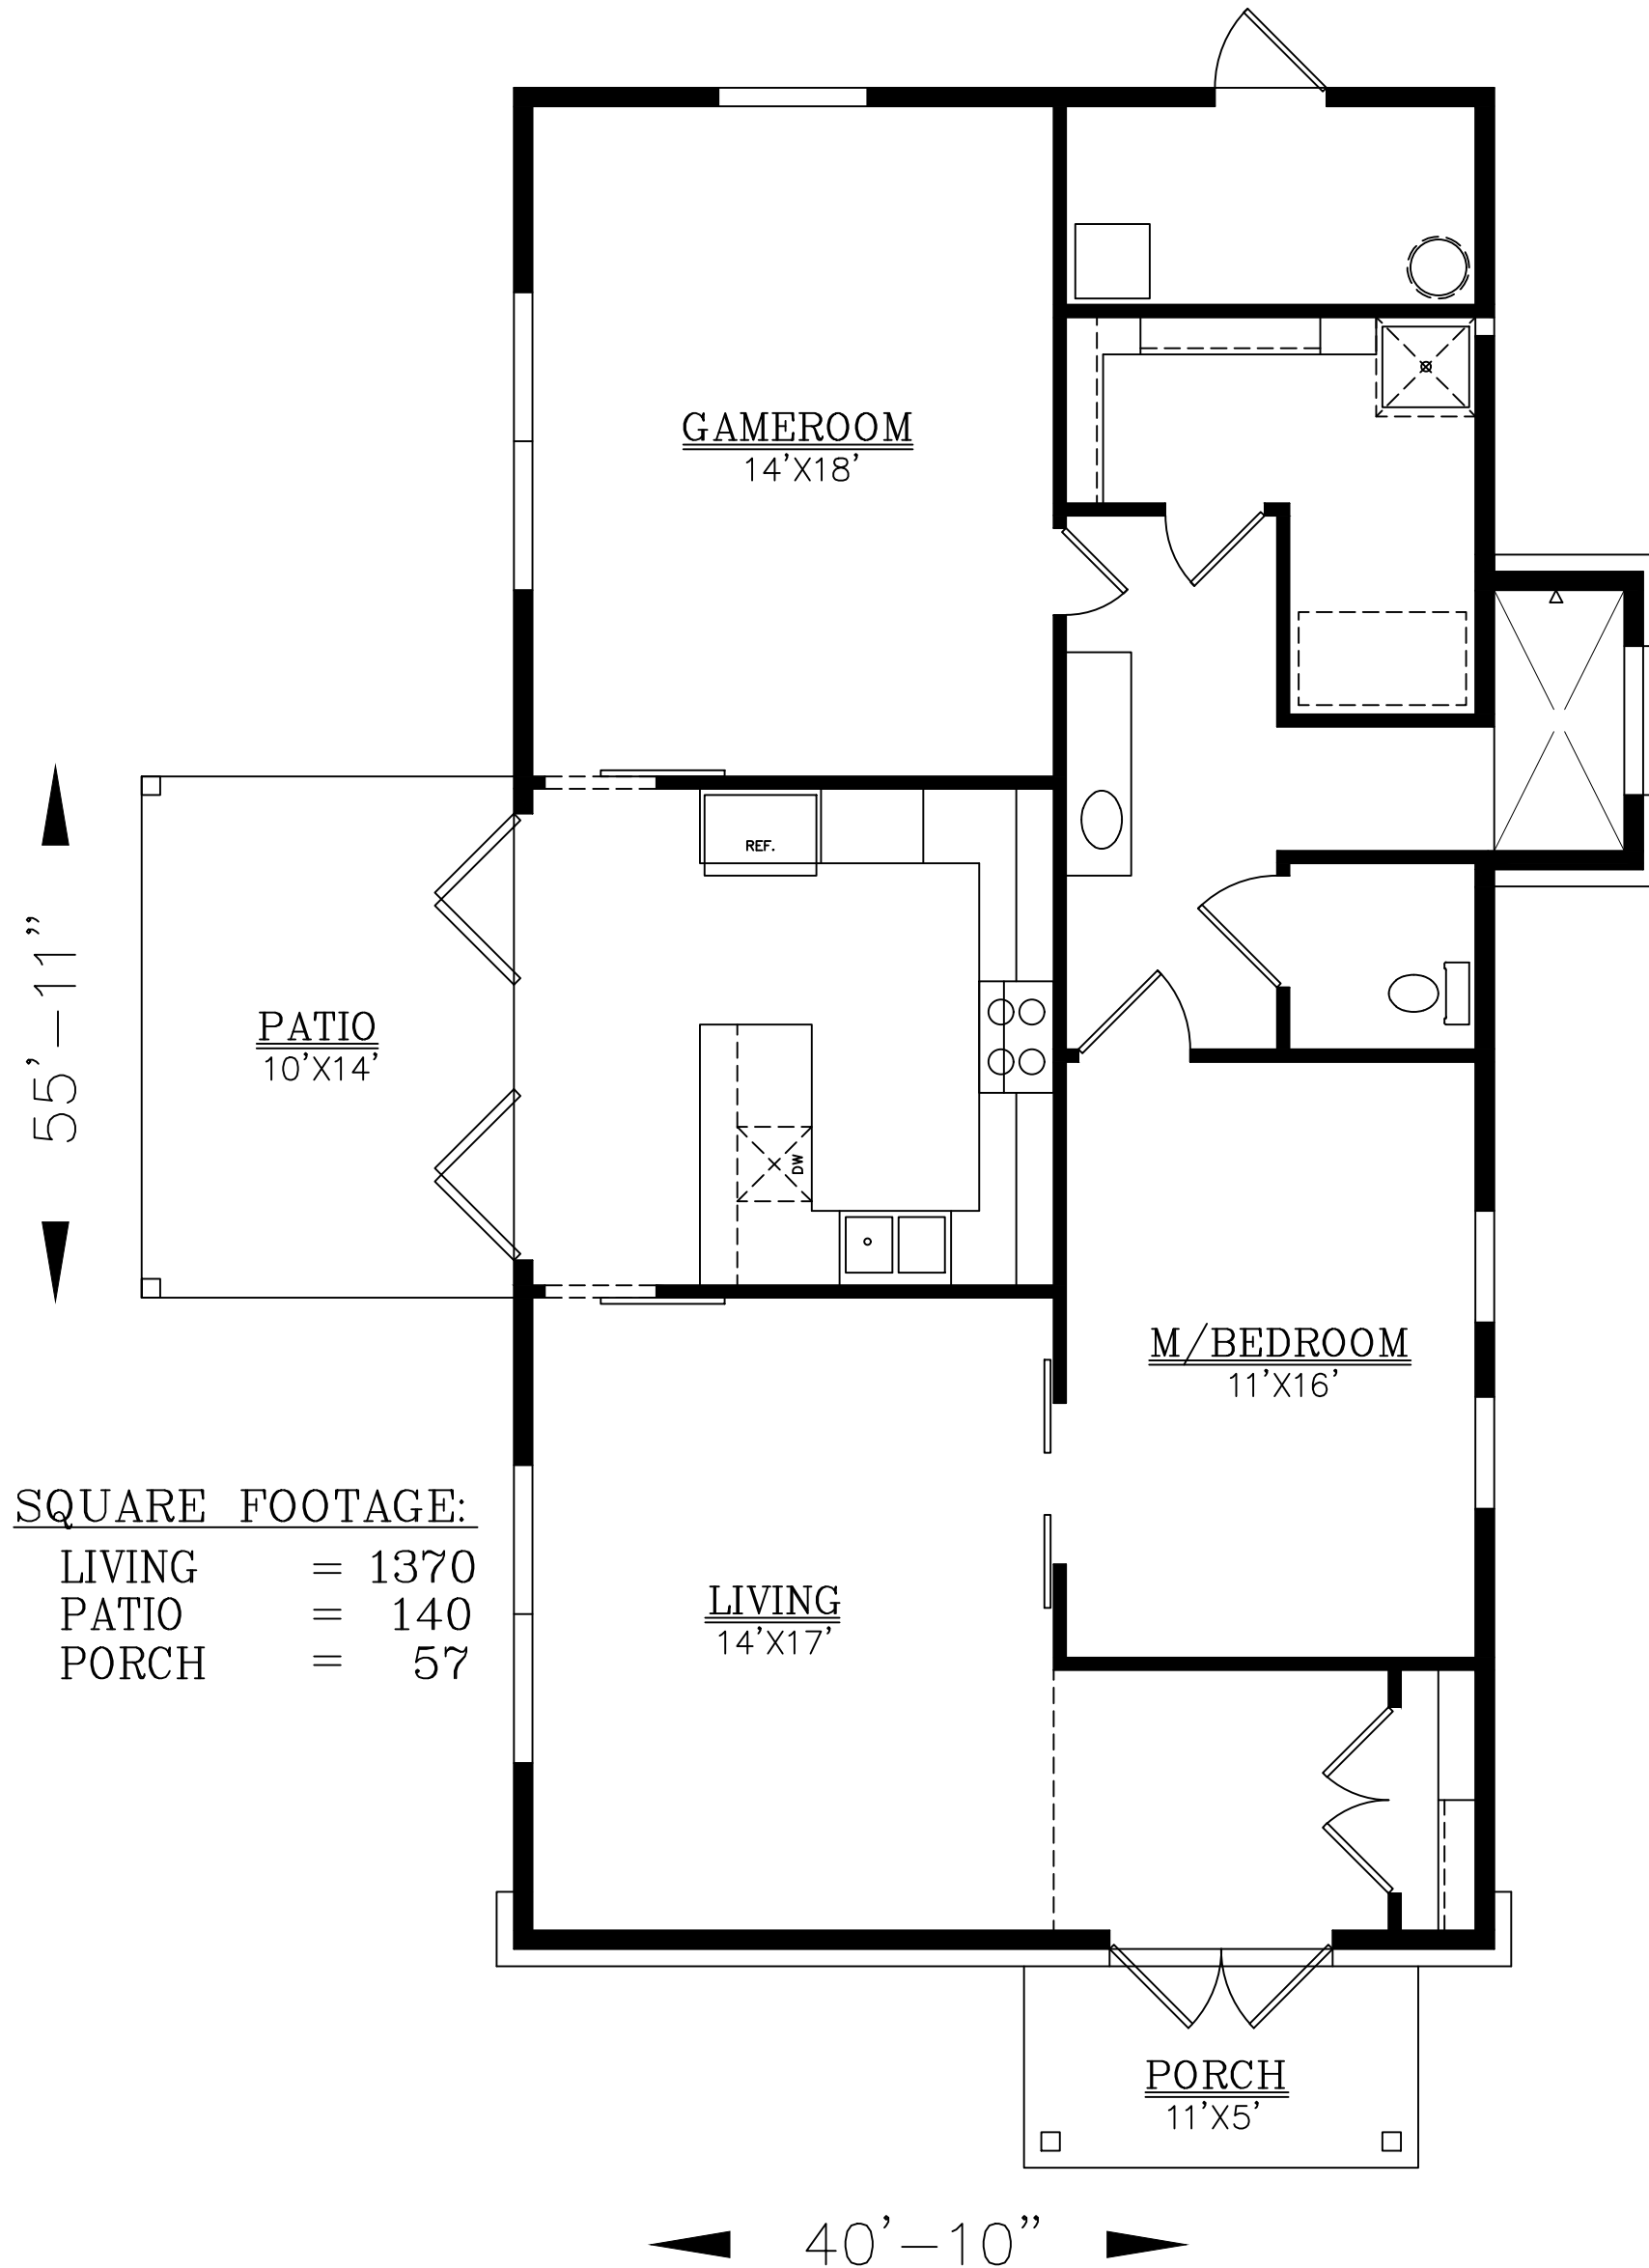

SQUARE FOOTAGE:

LIVING = 1370
PATIO = 140
PORCH = 57

Brian Smith
DESIGNERS INC.

(210)658-9726

REF. #5452

COPYRIGHT 19

BRIAN SMITH DESIGNERS

DRAWINGS, PLANS AND SKETCHES ARE THE PROPERTY OF BRIAN SMITH DESIGNERS. PURCHASER'S RIGHT IS CONDITIONAL AND LIMITED TO A ONE TIME USE TO CONSTRUCT A SINGLE PROJECT. PRELIMINARY SKETCHES ARE PROHIBITED AS CONSTRUCTION DRAWINGS. UNAUTHORIZED USE OR REPRODUCTION OF THESE PLANS AND SKETCHES ARE STRICTLY PROHIBITED. VIOLATORS WILL BE PROSECUTED.