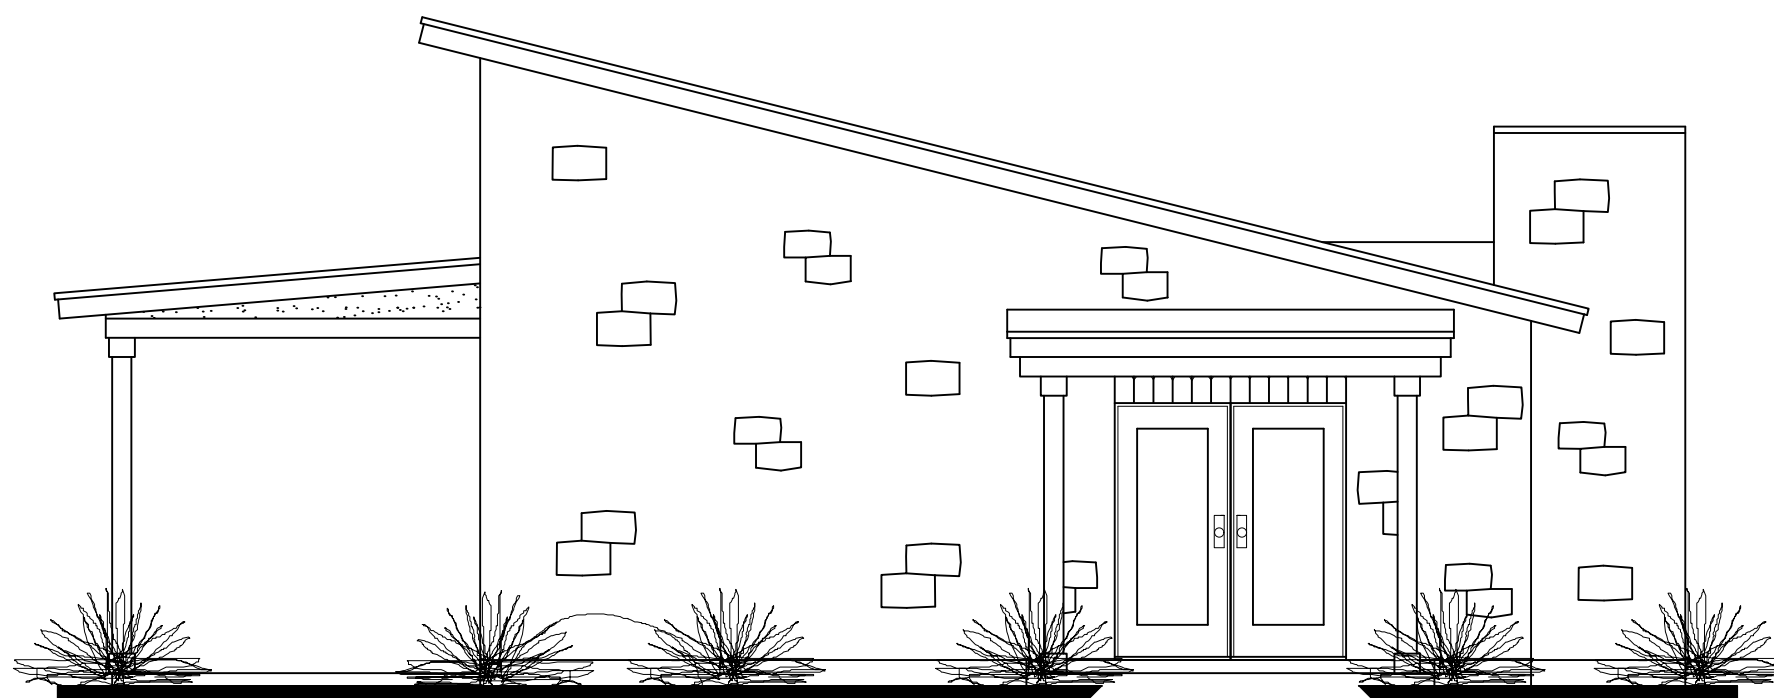

SQUARE FOOTAGE:

LIVING = 1370
PATIO = 140
PORCH = 57

Brian Smith
DESIGNERS INC.

(210)658-9726

REF. #5452

COPYRIGHT 19

BRIAN SMITH DESIGNERS

DRAWINGS, PLANS AND SKETCHES ARE THE PROPERTY OF BRIAN SMITH DESIGNERS. PURCHASER'S RIGHT IS CONDITIONAL AND LIMITED TO A ONE TIME USE TO CONSTRUCT A SINGLE PROJECT. PRELIMINARY SKETCHES ARE PROHIBITED AS CONSTRUCTION DRAWINGS. UNAUTHORIZED USE OR REPRODUCTION OF THESE PLANS AND SKETCHES ARE STRICTLY PROHIBITED. VIOLATORS WILL BE PROSECUTED.