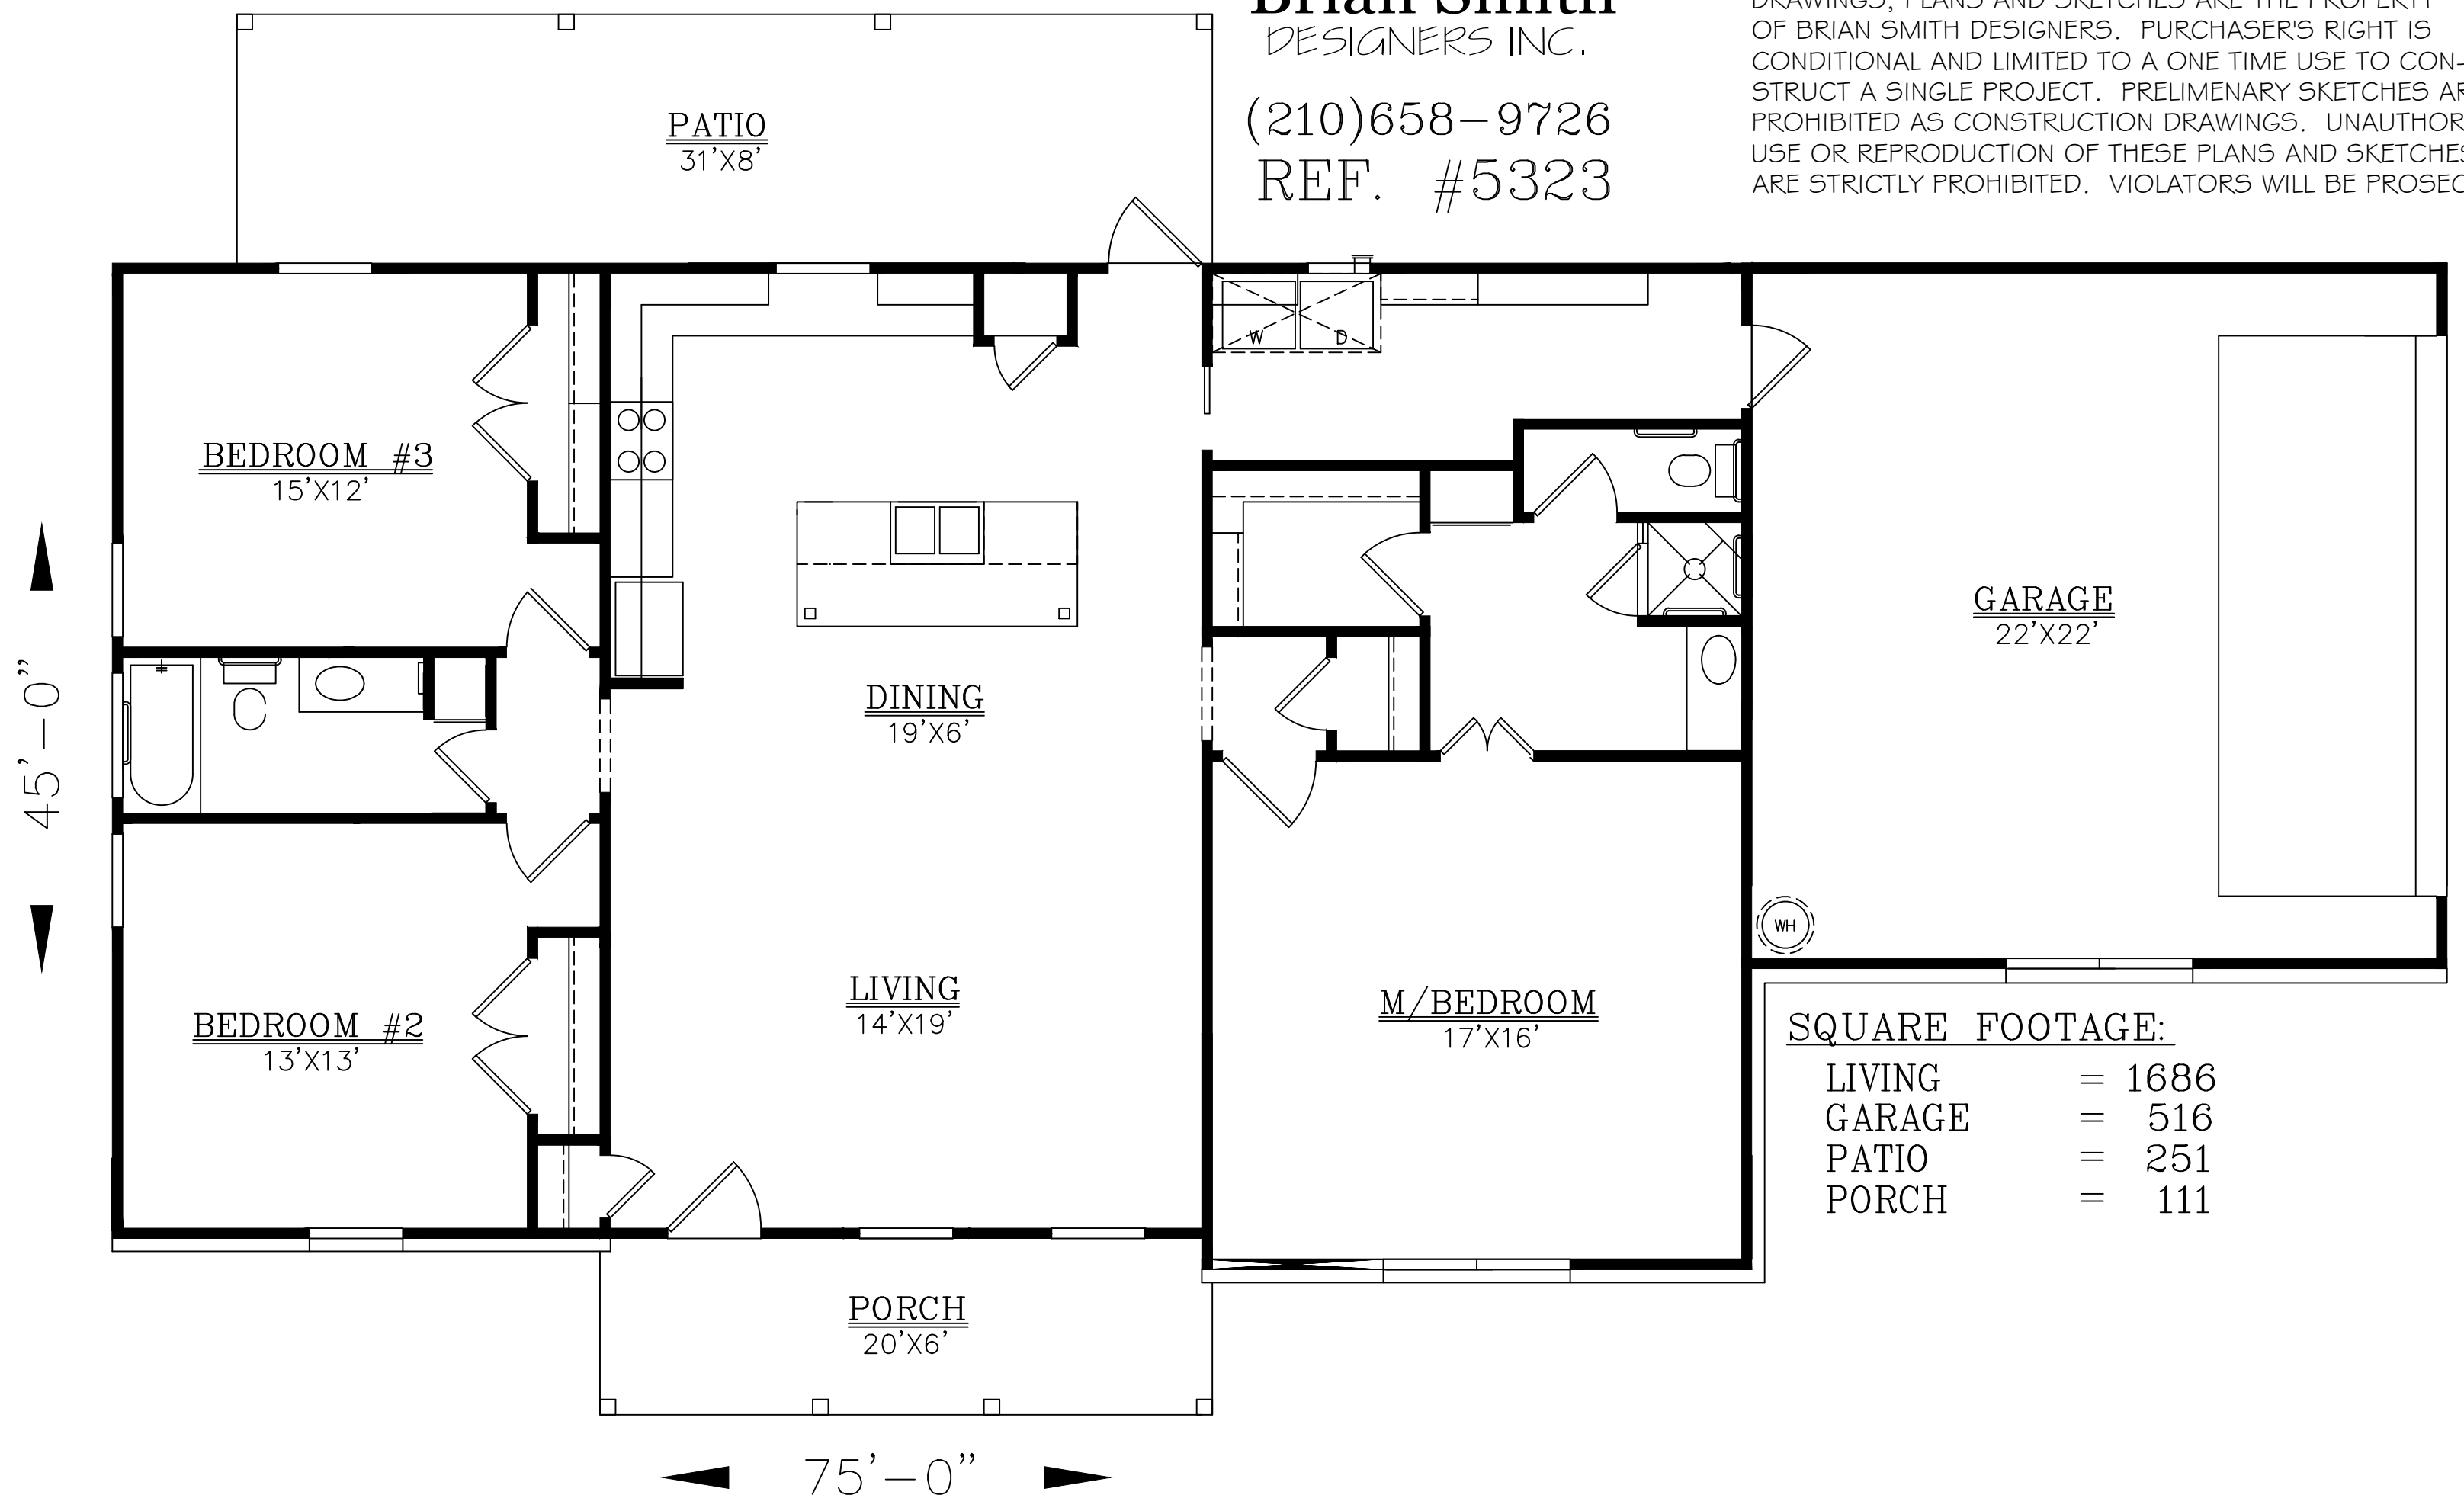

SQUARE FOOTAGE:

LIVING	=	1686
GARAGE	=	516
PATIO	=	251
PORCH	=	111