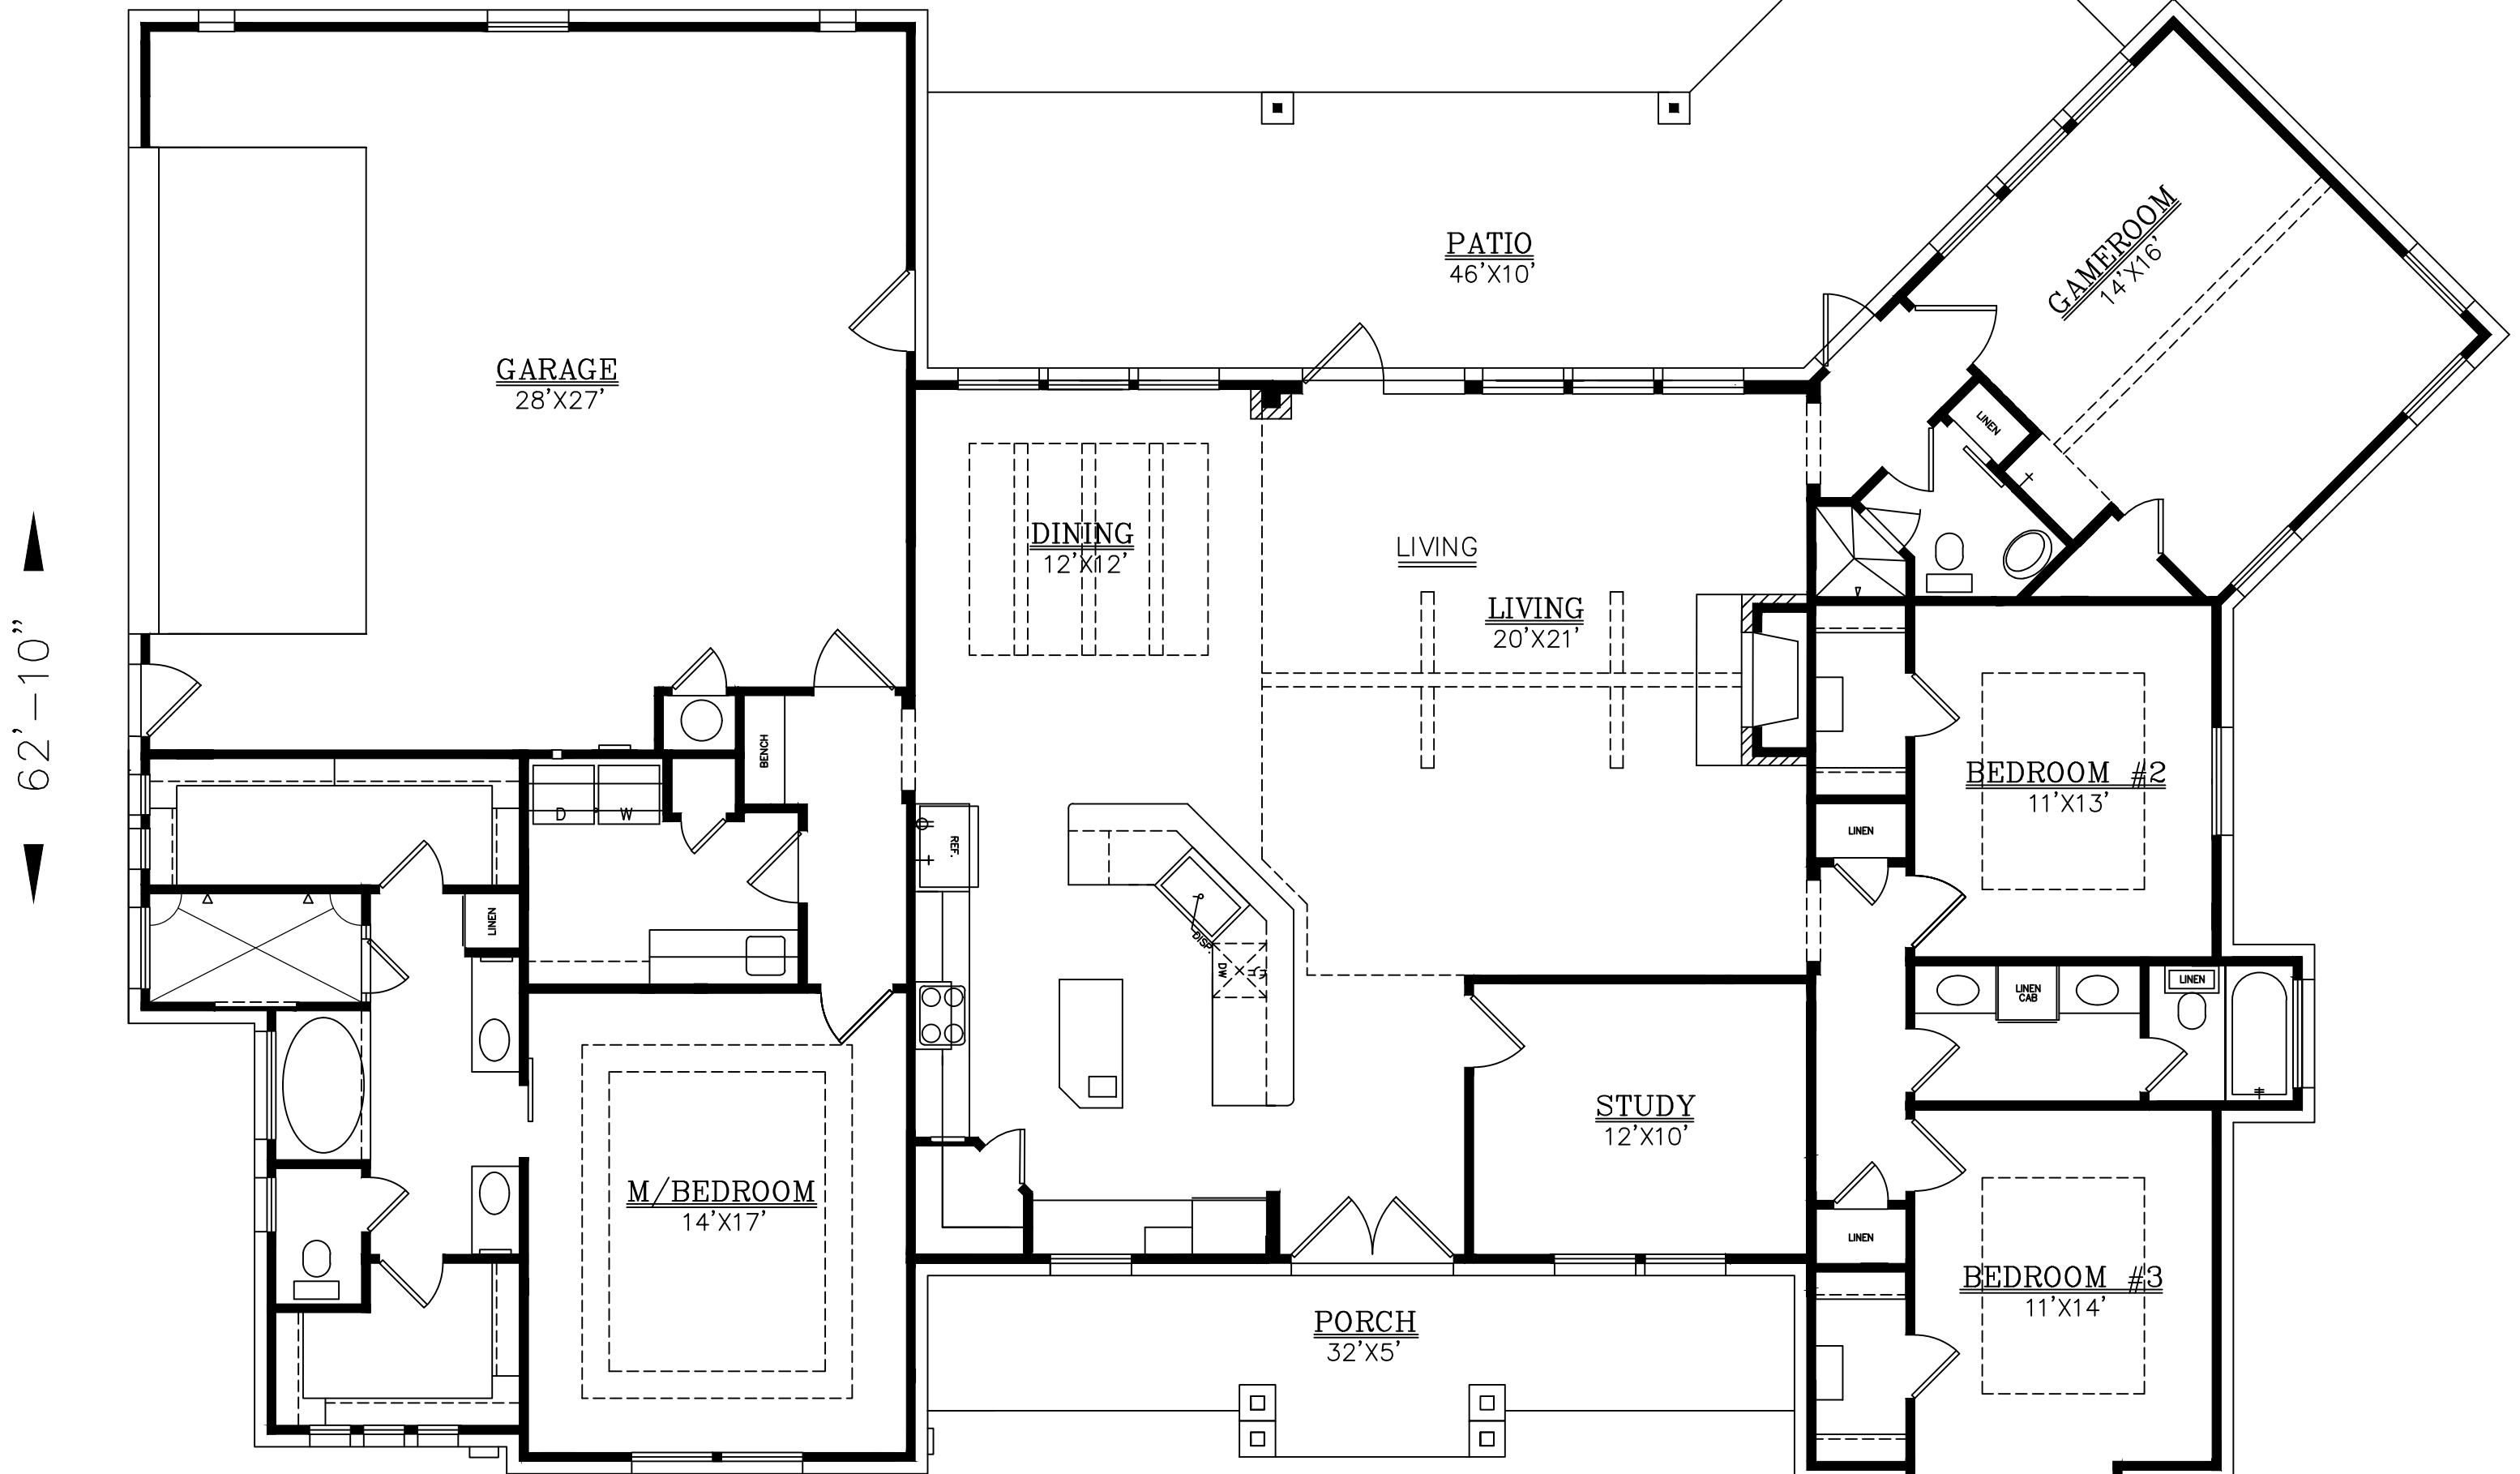

62'-10"

88'-2"

SQUARE FOOTAGE:

- LIVING = 2730
- GARAGE = 777
- PATIO = 485
- PORCH = 178

DRAWINGS, PLANS AND SKETCHES ARE THE PROPERTY OF BRIAN SMITH DESIGNERS. PURCHASER'S RIGHT IS CONDITIONAL AND LIMITED TO A ONE TIME USE TO CONSTRUCT A SINGLE PROJECT. PRELIMINARY SKETCHES ARE PROHIBITED AS CONSTRUCTION DRAWINGS. UNAUTHORIZED USE OR REPRODUCTION OF THESE PLANS AND SKETCHES ARE STRICTLY PROHIBITED. VIOLATORS WILL BE PROSECUTED.